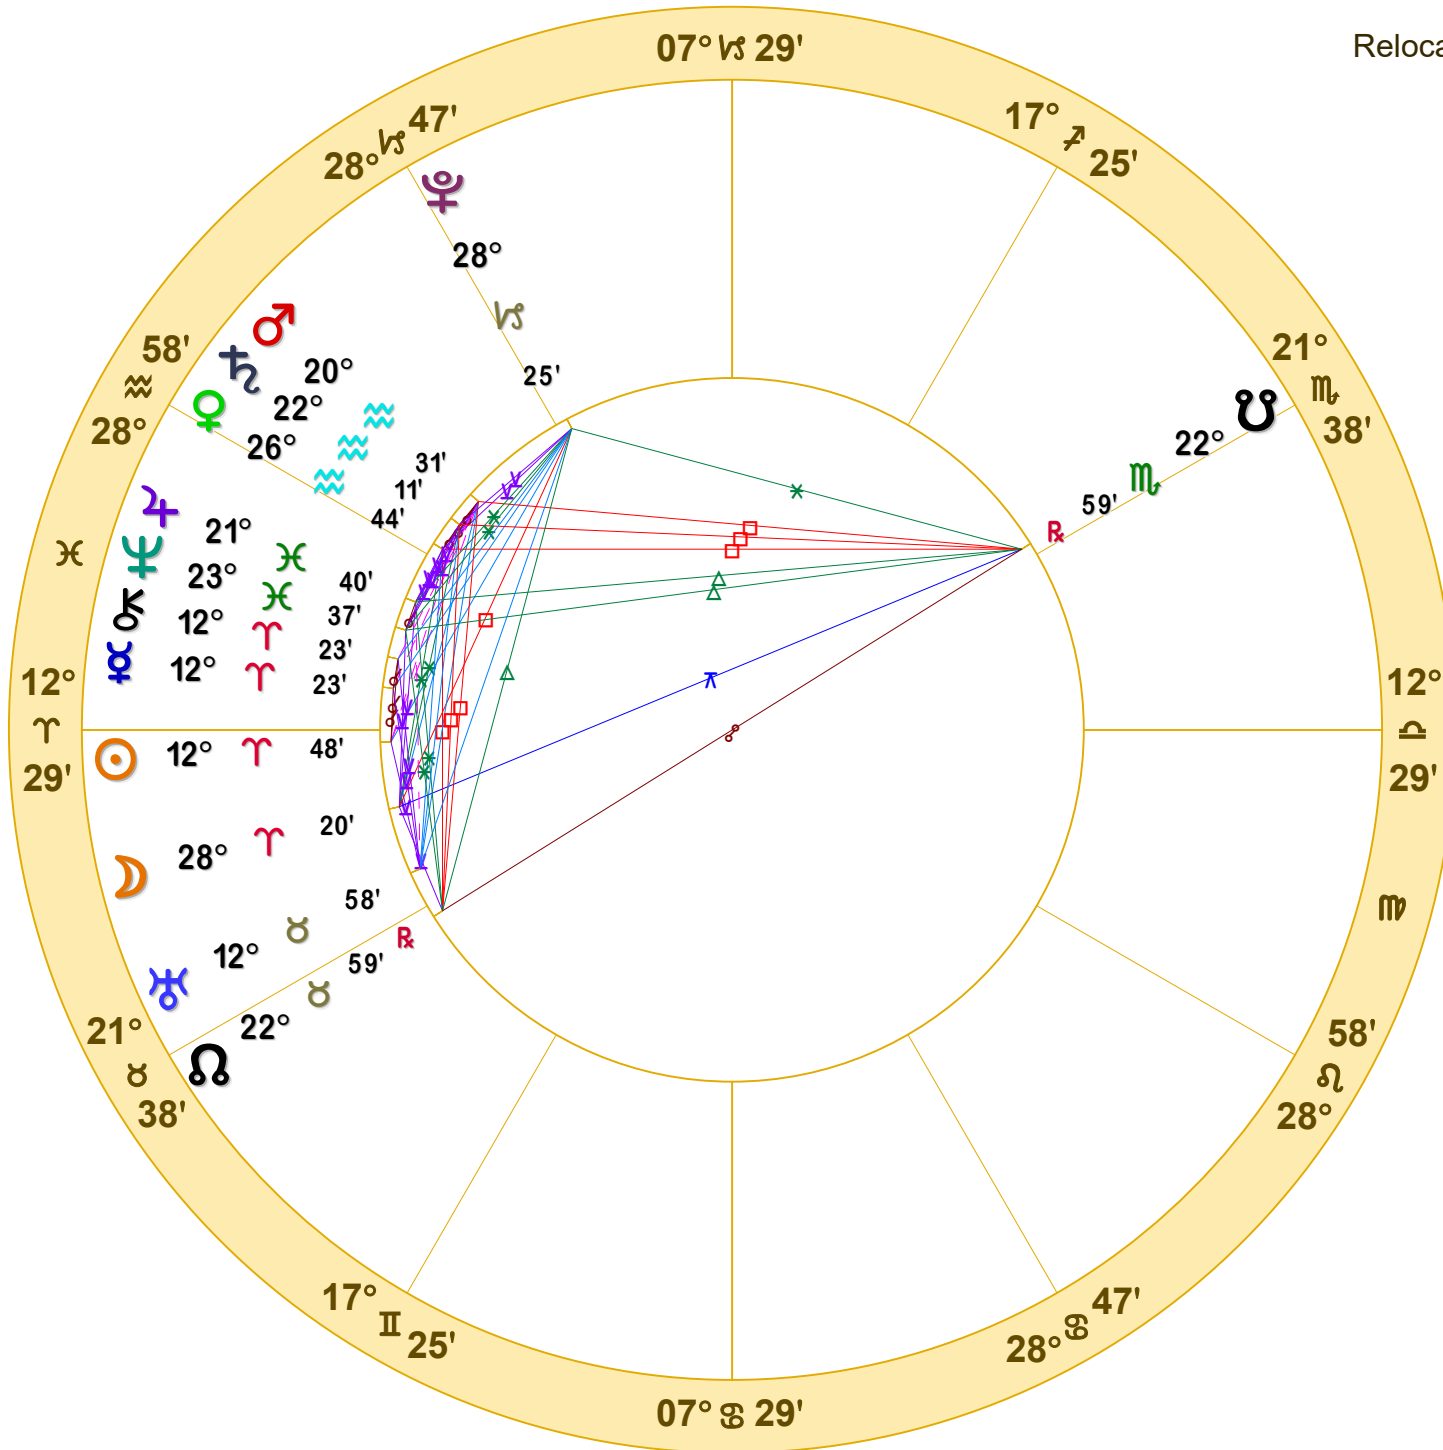

Relocated to Los Angeles, California

Transits

April 2, 2022

6:42 AM

Standard Time

Los Angeles, California

34N03'08" 118W14'34"

Time Zone: 7 hours West

Geocentric

Tropical Regiomontanus

Doc Benton
The Hanged Man
Scottsdale, AZ 85255