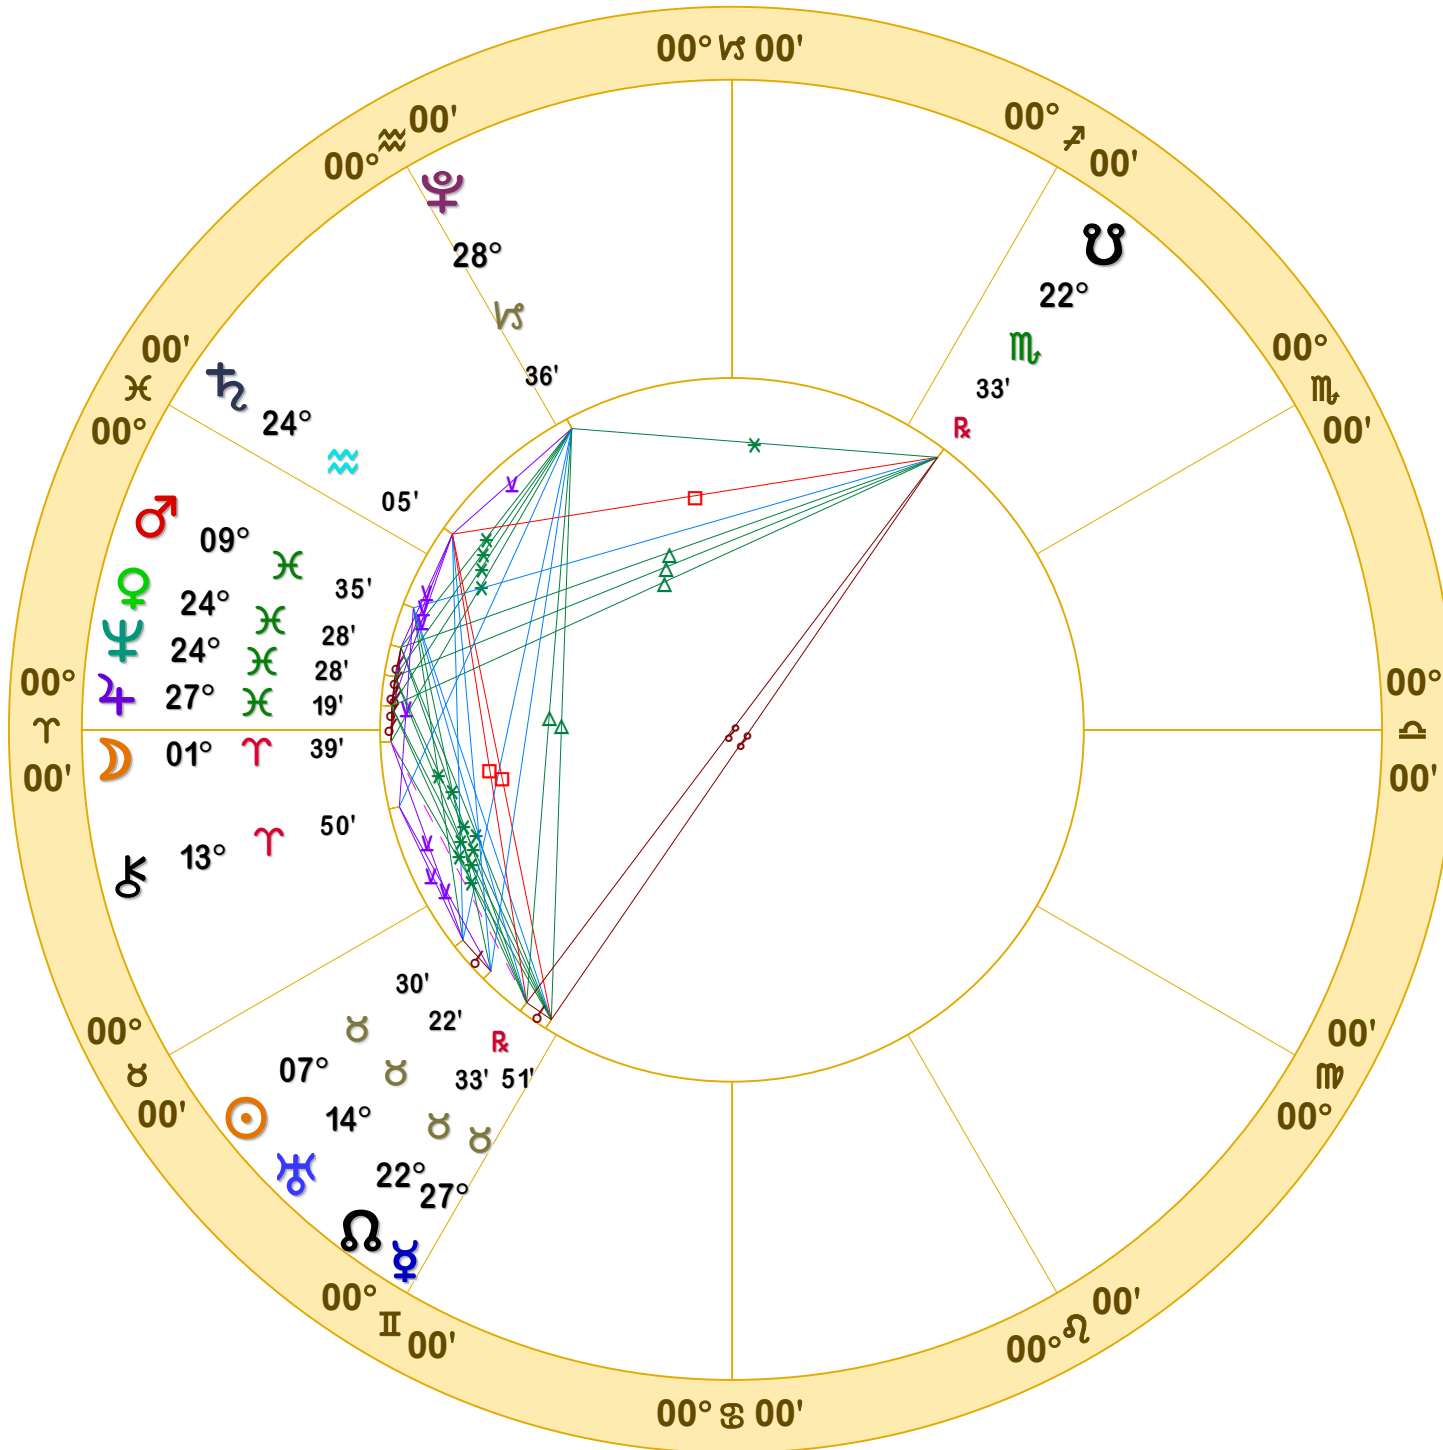

NATAL CHART

Transits

April 27, 2022
12:11:23 PM
Standard Time
Scottsdale, Arizona
33N30'33" 111W53'54"
Time Zone: 7 hours West
Geocentric
Tropical 0-Aries

Doc Benton
The Hanged Man
Scottsdale, AZ 85255