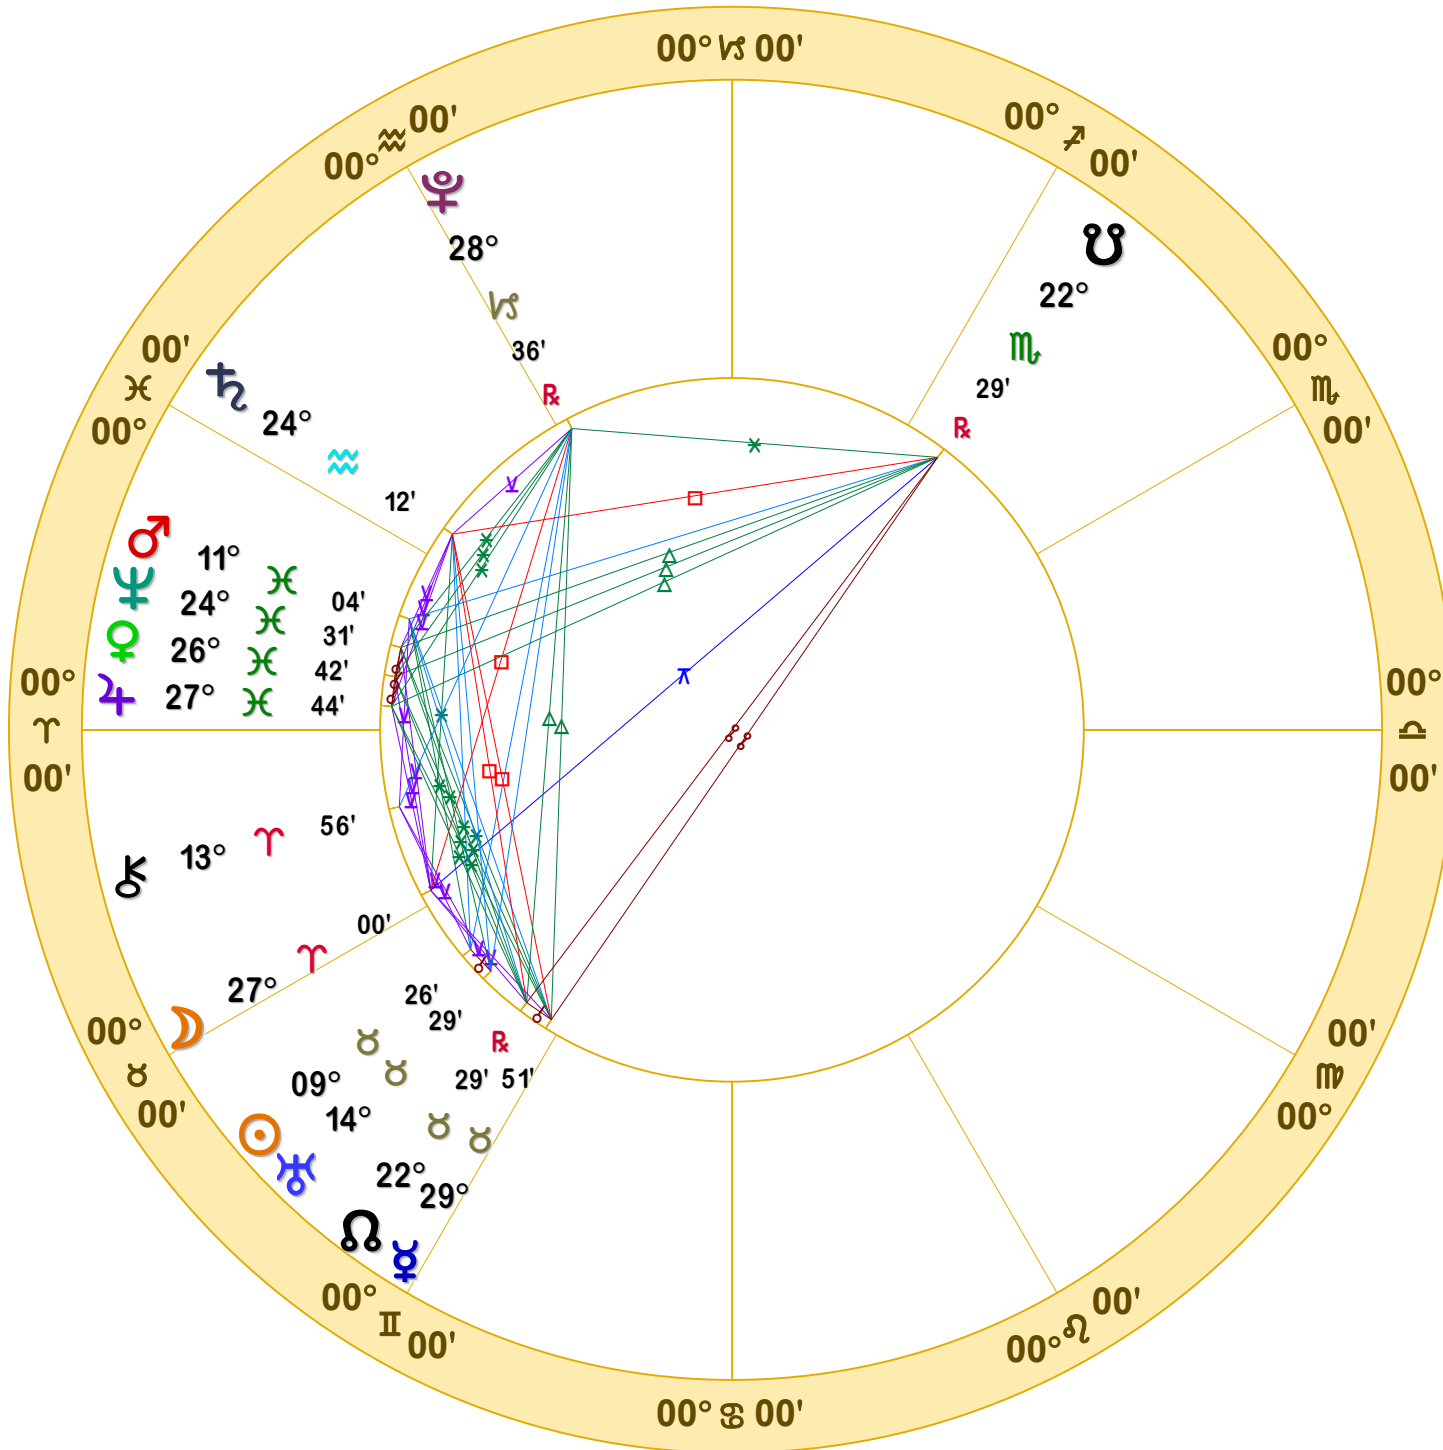

NATAL CHART

Transits

April 29, 2022

11:36 AM

Standard Time

Scottsdale, Arizona

33N30'33" 111W53'54"

Time Zone: 7 hours West

Geocentric

Tropical 0-Aries

Doc Benton

The Hanged Man

Scottsdale, AZ 85255