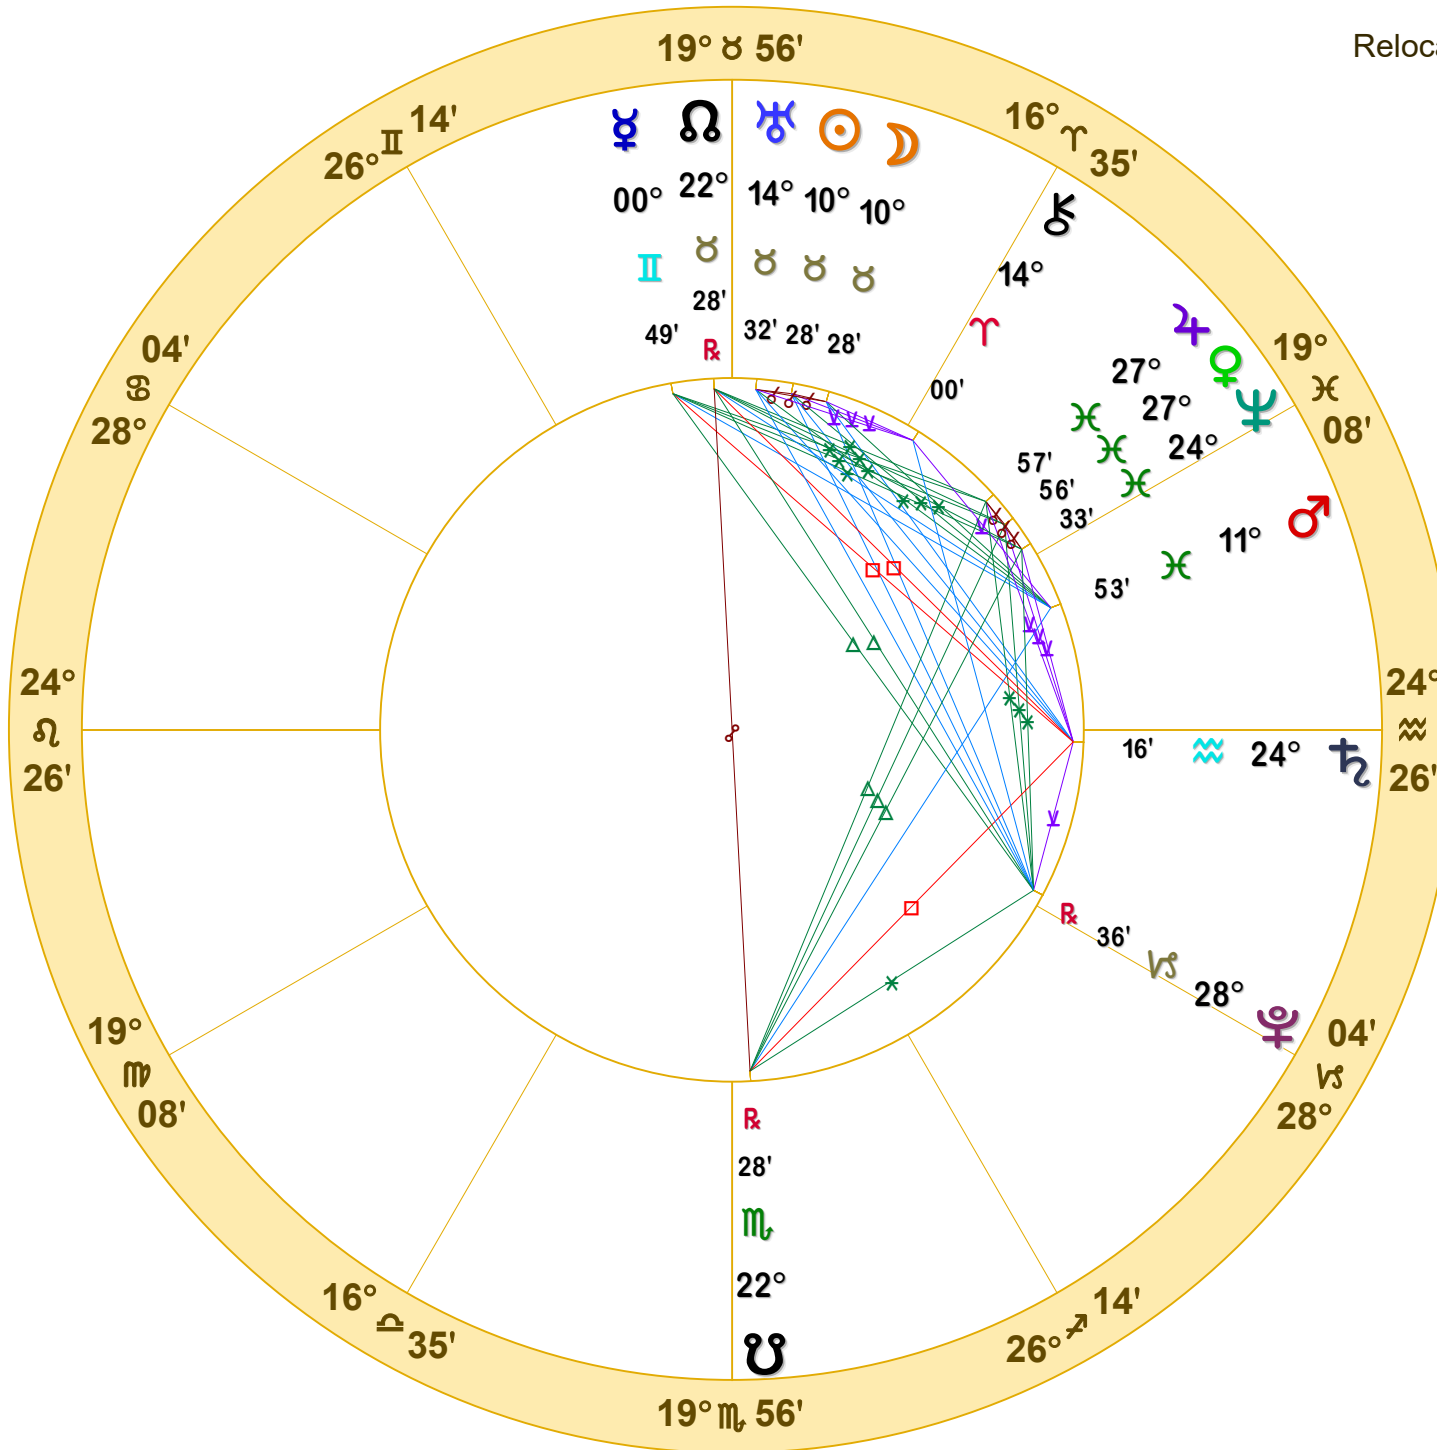

Relocated to Los Angeles, California

Transits

April 30, 2022

1:27:54 PM

Standard Time

Los Angeles, California

34N03'08" 118W14'34"

Time Zone: 7 hours West

Geocentric

Tropical Regiomontanus

Doc Benton

The Hanged Man

Scottsdale, AZ 85255