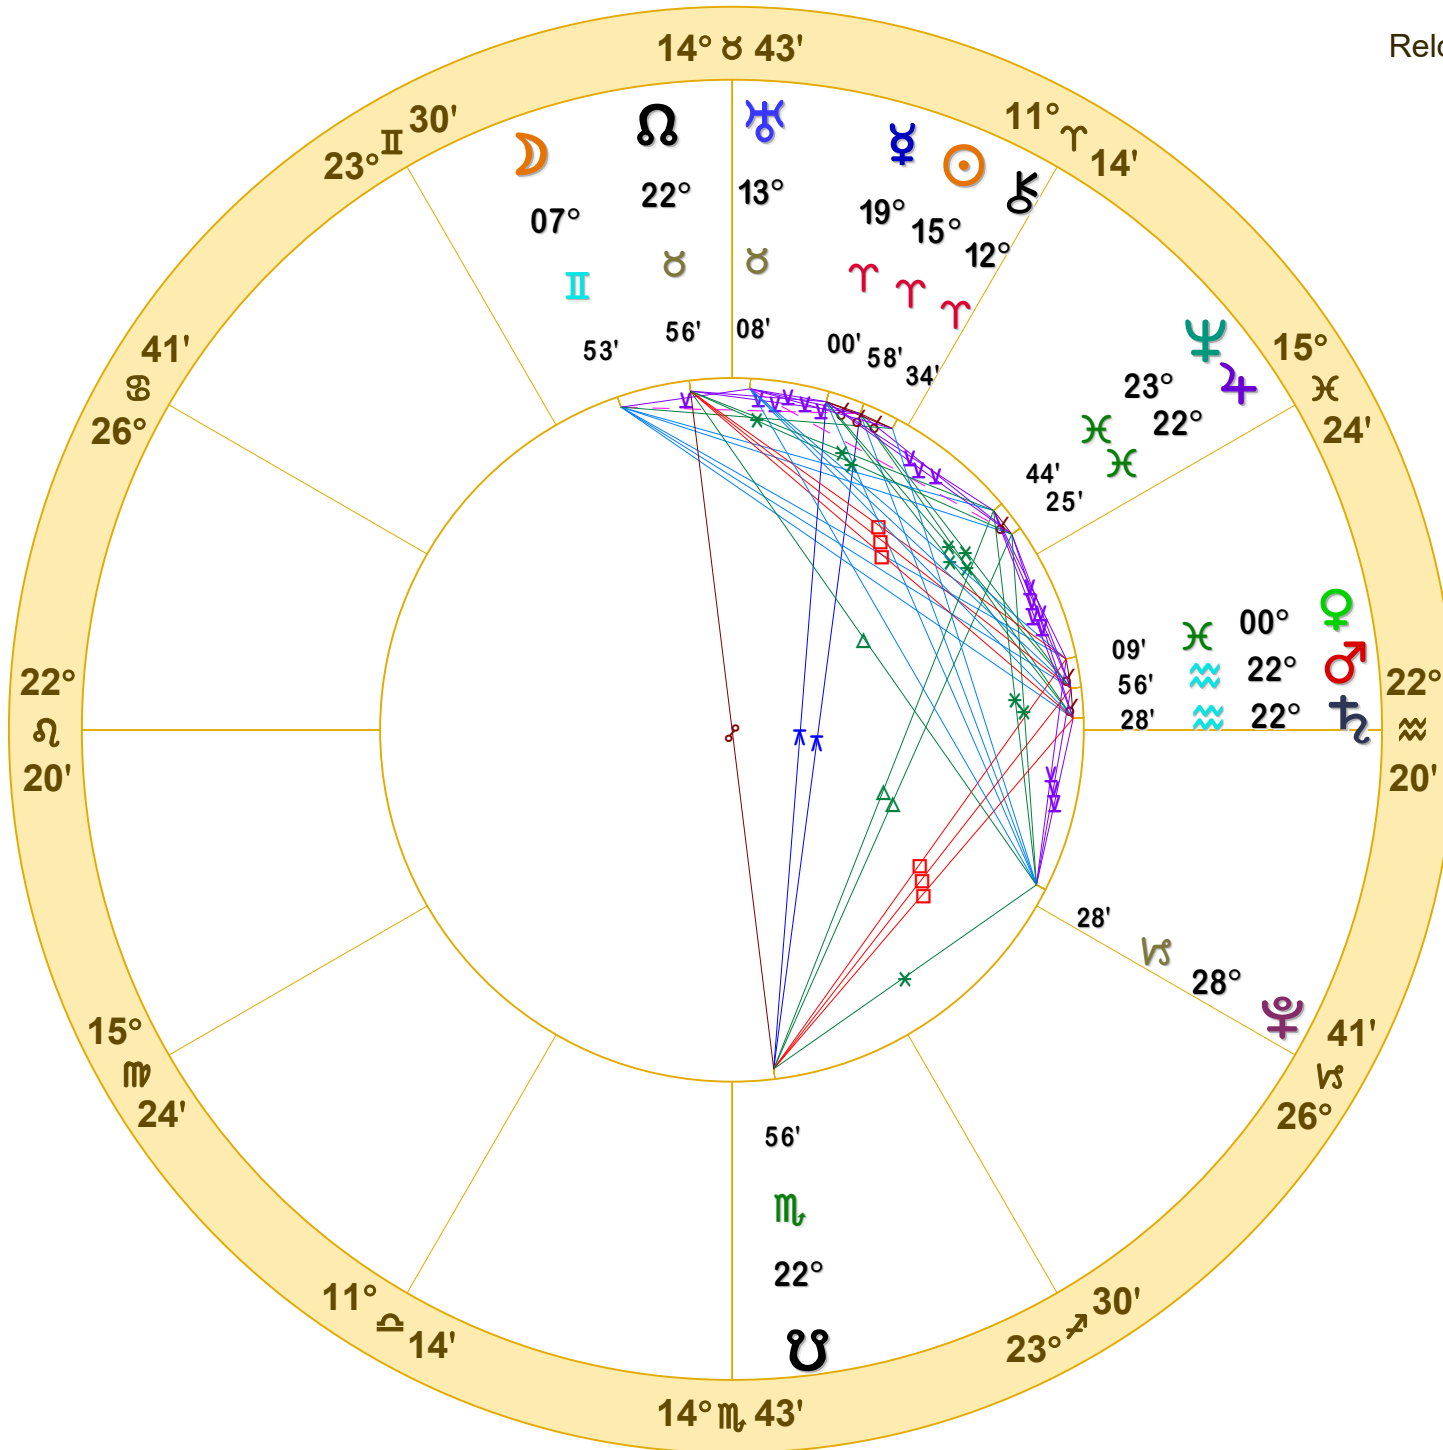

Relocated to New York, New York

### Transits

April 5, 2022  
11:48:49 AM  
Standard Time  
New York, New York  
40N42'51" 74W00'23"  
Time Zone: 7 hours West  
Geocentric  
Tropical Regiomontanus

Doc Benton  
The Hanged Man  
Scottsdale, AZ 85255