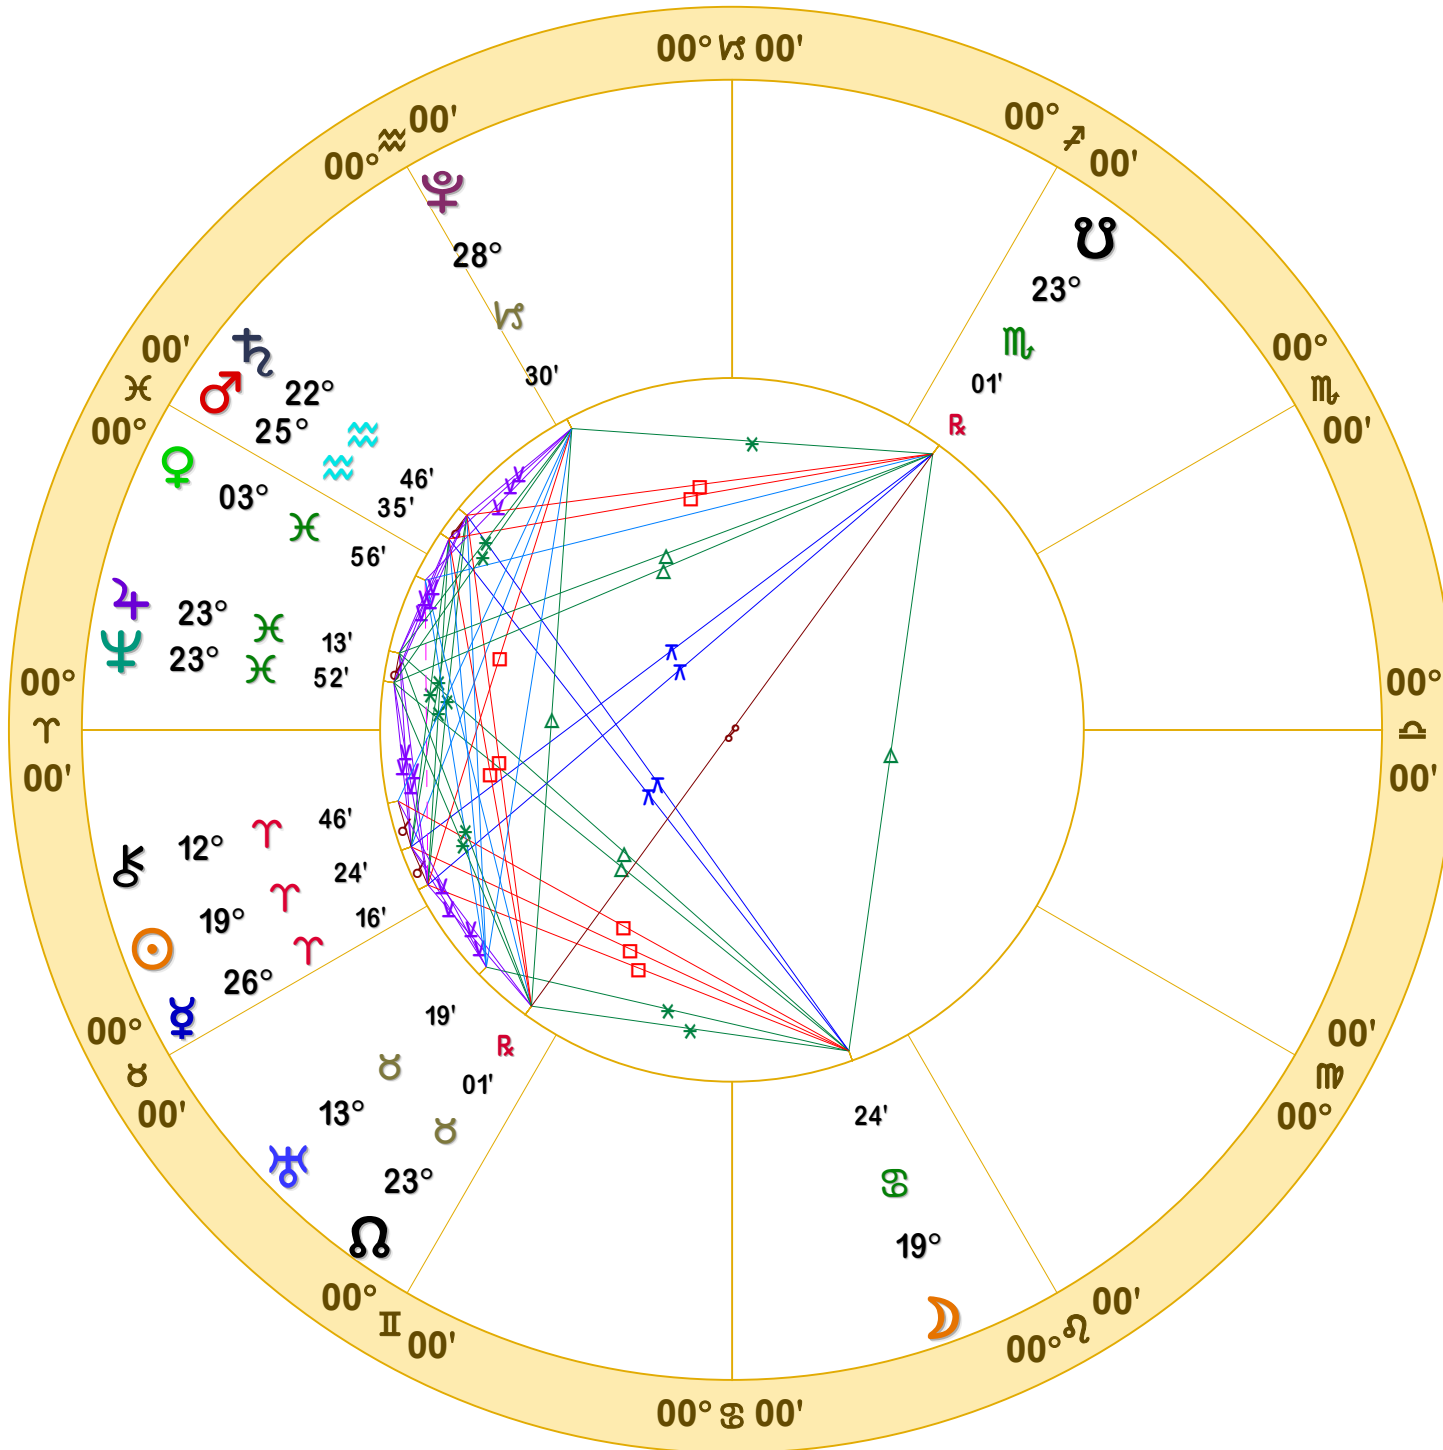

NATAL CHART

Transits

April 8, 2022
11:47:27 PM
Standard Time
Scottsdale, Arizona
33N30'33" 111W53'54"
Time Zone: 7 hours West
Geocentric
Tropical 0-Aries

Doc Benton
The Hanged Man
Scottsdale, AZ 85255