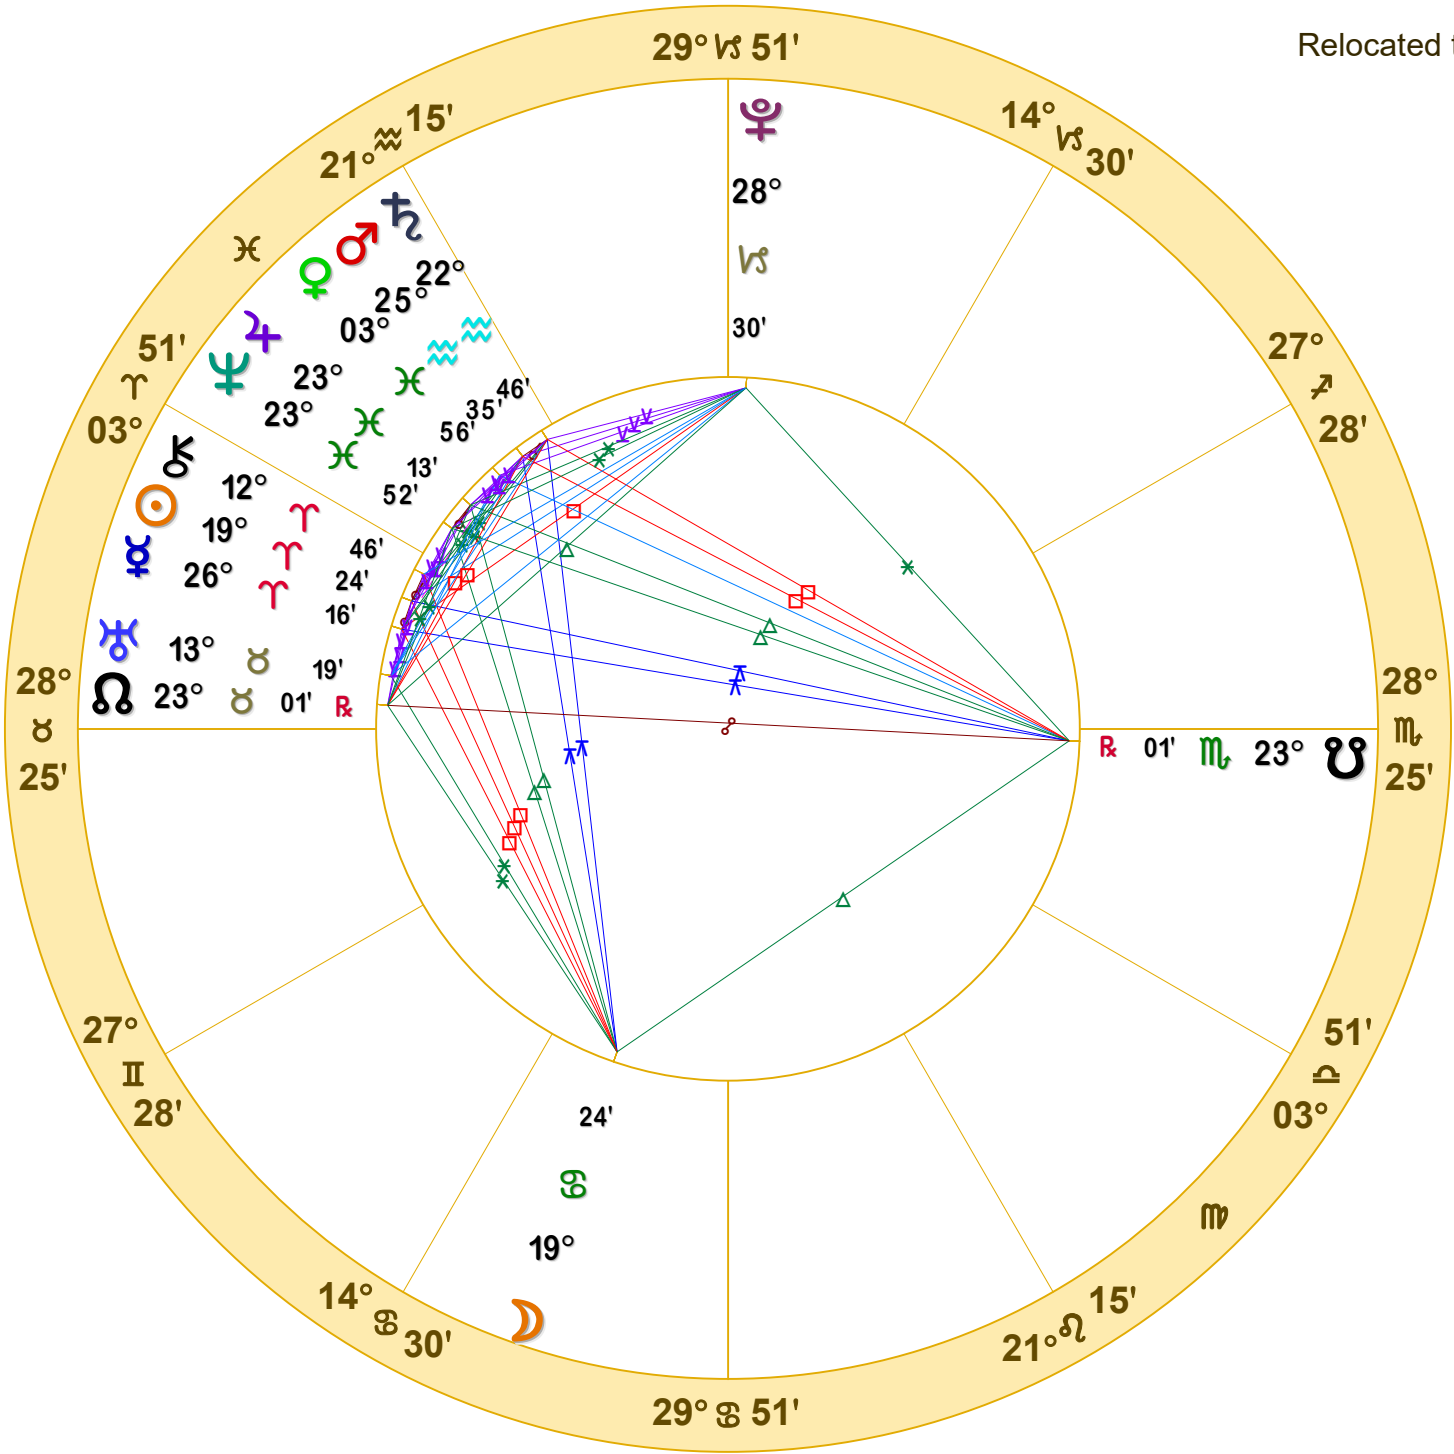

Relocated to Limoges Fourches, France

Transits

April 8, 2022

11:47:27 PM

Standard Time

Limoges Fourches, France

48 N 38 2 E 40

Time Zone: 7 hours West

Geocentric

Tropical Regiomontanus

Doc Benton
The Hanged Man
Scottsdale, AZ 85255