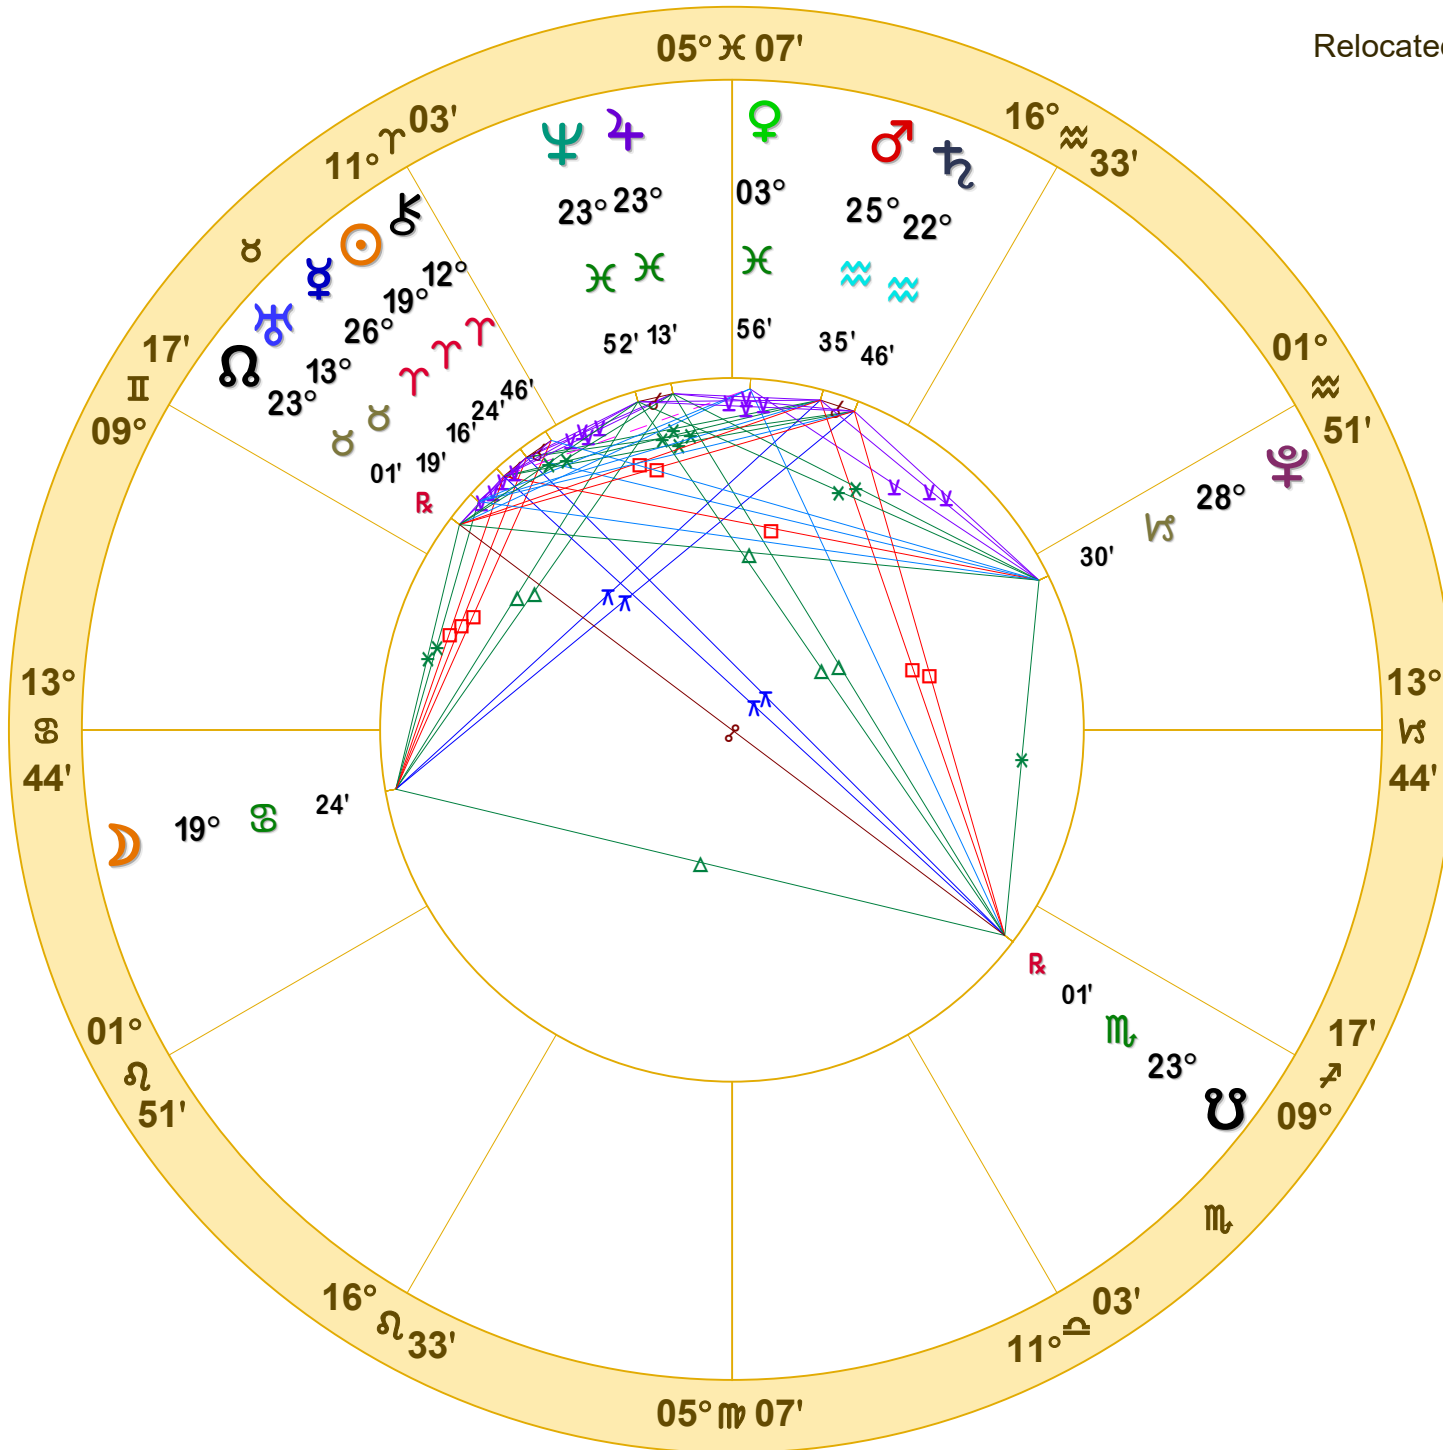

Relocated to Moscow, Moskva, Russia

Transits

April 8, 2022

11:47:27 PM

Standard Time

Moscow, Moskva, Russia

55 N 45 37 E 35

Time Zone: 7 hours West

Geocentric

Tropical Regiomontanus

Doc Benton
The Hanged Man
Scottsdale, AZ 85255