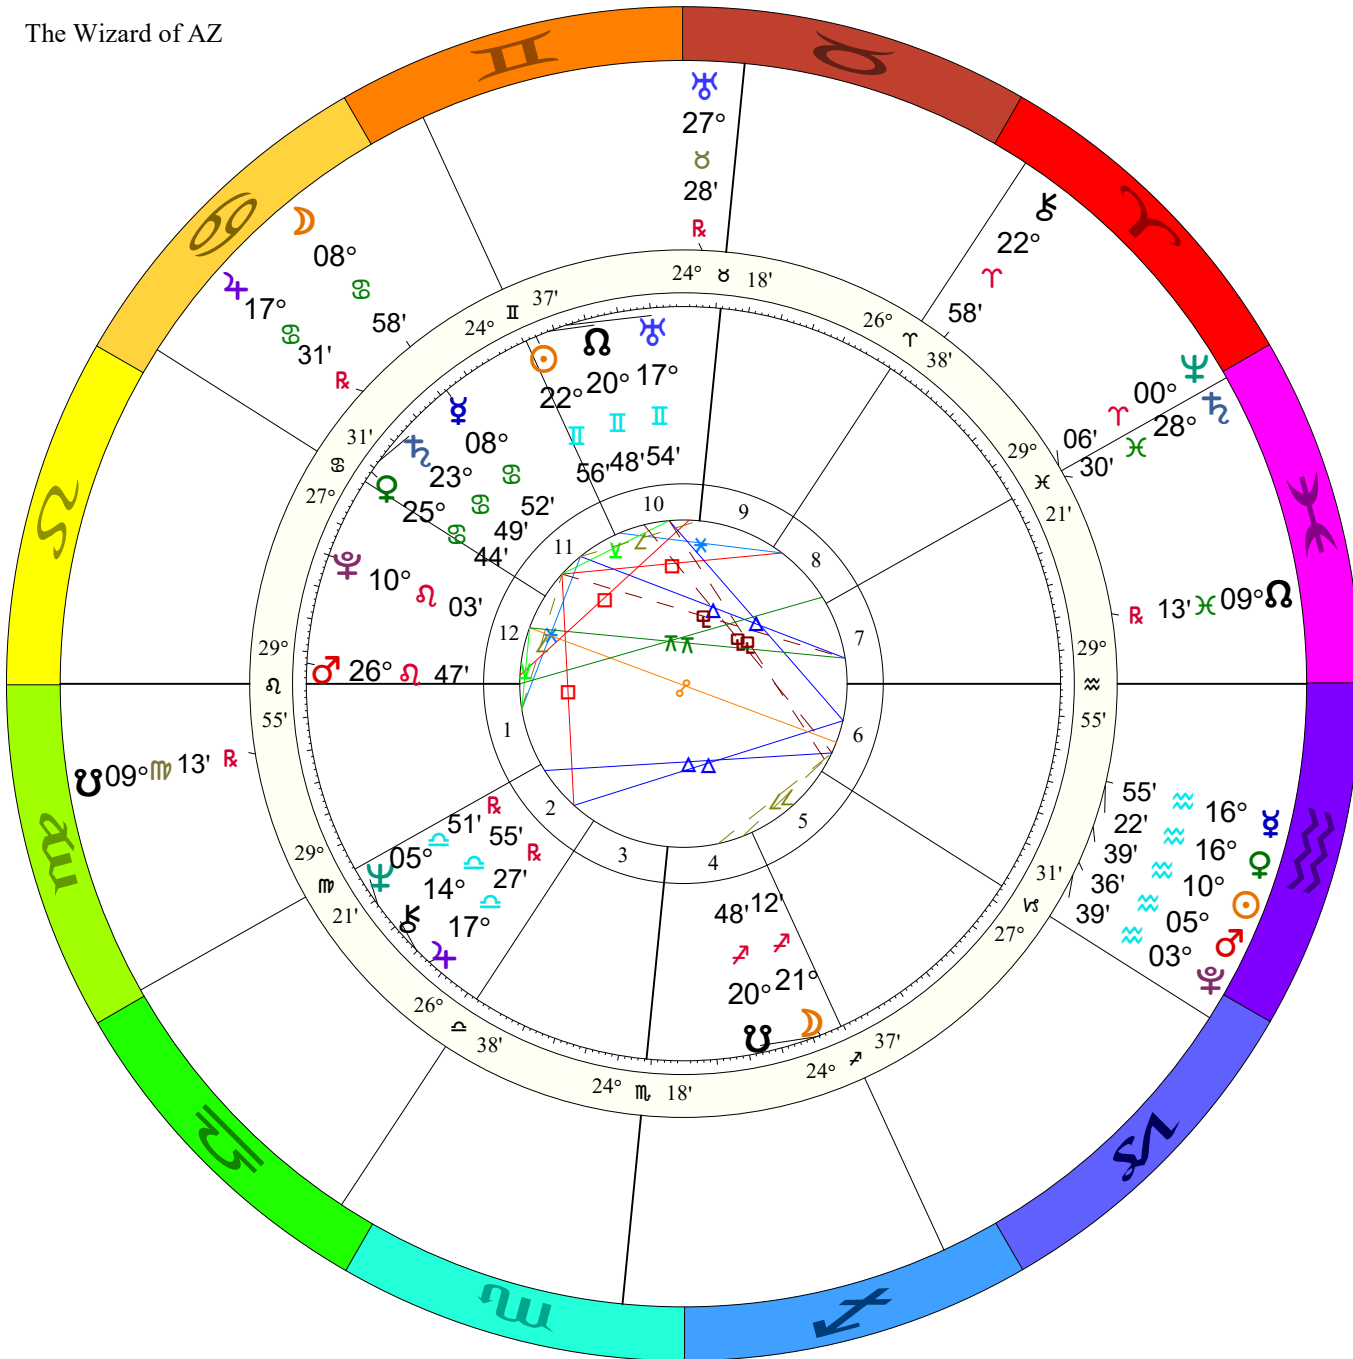

Doc Benton  
The Wizard of AZ

**Inner Ring:**  
**Donald Trump**  
 June 14, 1946  
 10:54 AM  
 Queens, New York  
 40 N 43 73 W 52  
 Daylight Saving Time  
 Time Zone: 5 hours West  
 Tropical Campanus  
 NATAL CHART

**Outer Ring:**  
**Transits**  
 January 30, 2026  
 6:16:31 AM  
 Scottsdale, Arizona  
 33N30'33" 111W53'54"  
 Standard Time  
 Time Zone: 7 hours West  
 Tropical 0-Aries  
 NATAL CHART

♁♂♂	0°50's	♁♂♂	0°20'a
♁♂♂	0°50's	♁♂♂	0°21'a
♁♂♂	0°45's	♁♂♂	0°21'a
♁♂♂	0°37's	♁♂♂	0°24'a
♁♂♂	0°34's	♁♂♂	0°24'a
♁♂♂	0°22's	♁♂♂	0°32'a
♁♂♂	0°11's	♁♂♂	0°36'a
♁♂♂	0°06's	♁♂♂	0°37'a
♁♂♂	0°02's	♁♂♂	0°42'a
♁♂♂	0°04'a	♁♂♂	0°51'a
♁♂♂	0°12'a	♁♂♂	0°54'a
♁♂♂	0°12'a	♁♂♂	0°54'a
♁♂♂	0°15'a	♁♂♂	0°58'a