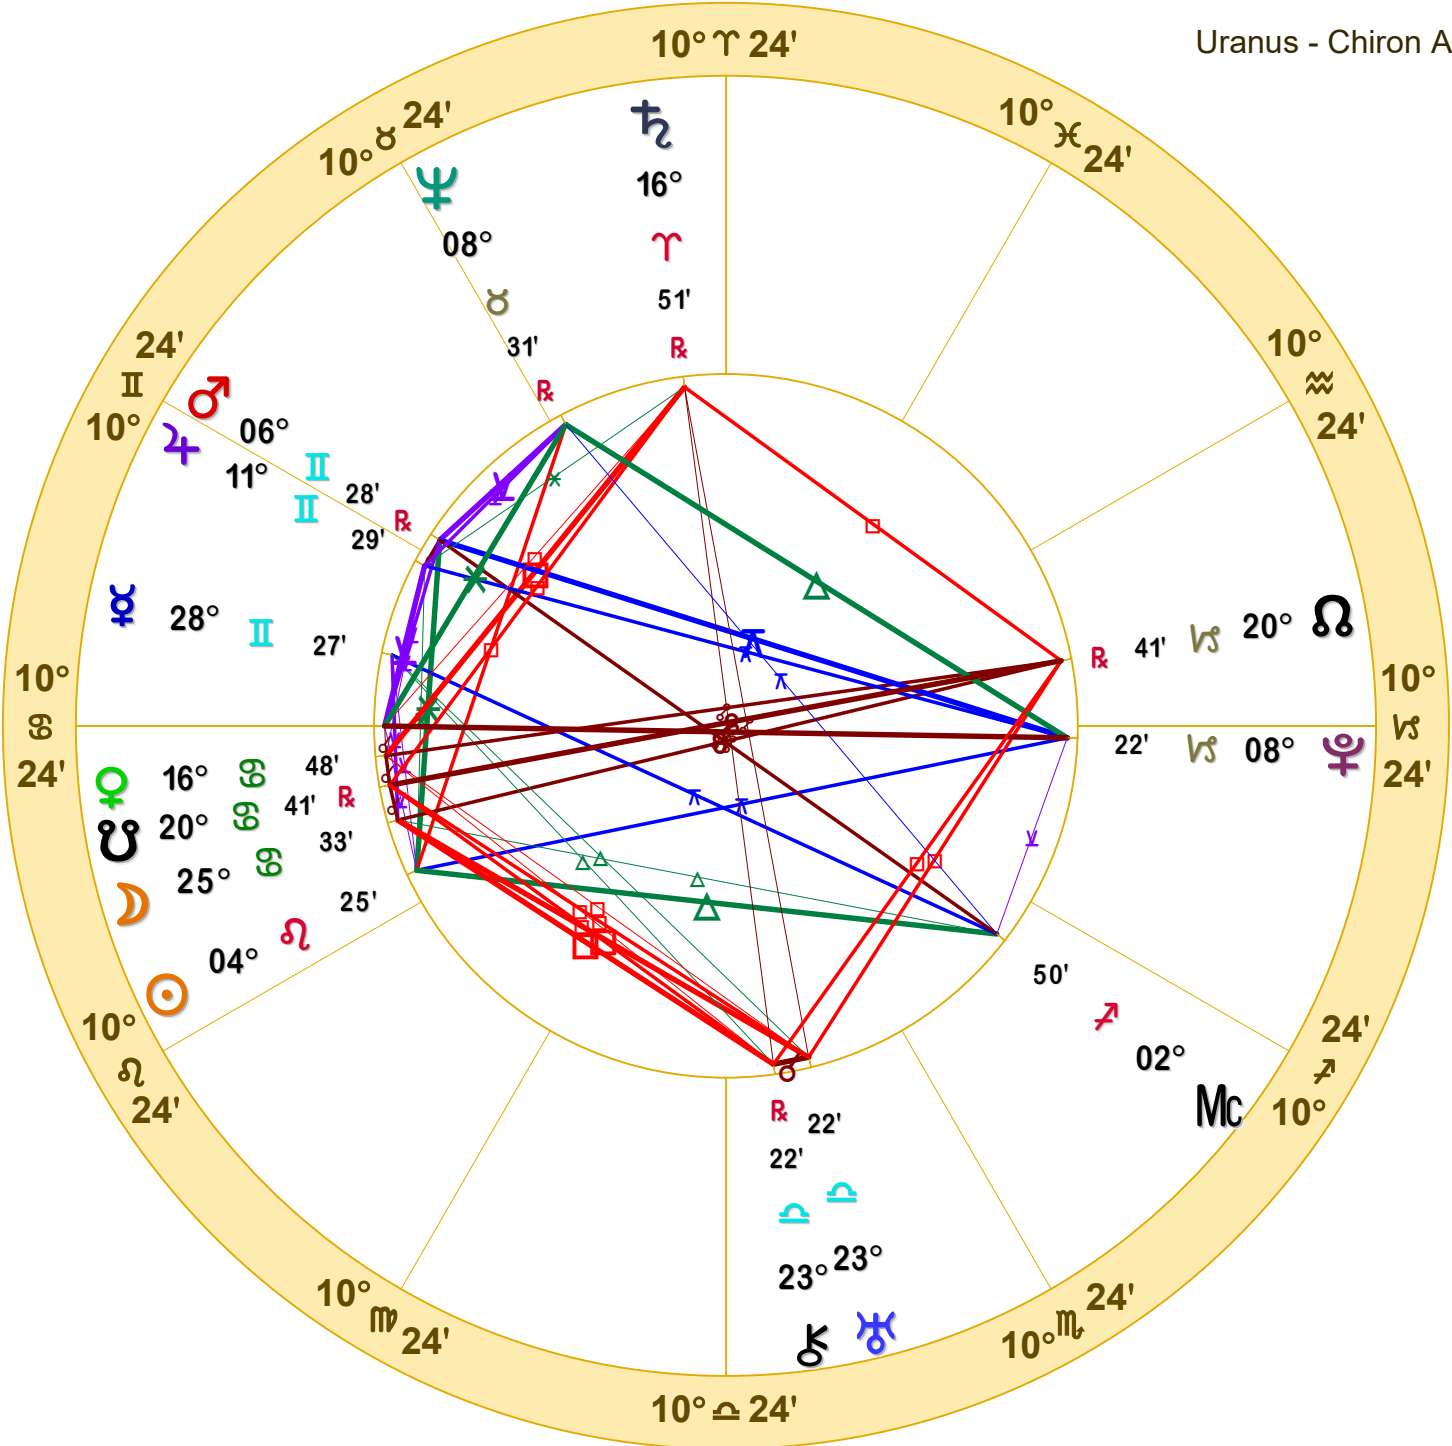

Uranus - Chiron Arc Transform NATAL CHART

Christopher Benton

May 23, 1952

4:29 AM

Standard Time

Joplin, Missouri

37N05'03" 94W30'47"

Time Zone: 6 hours West

Geocentric

Tropical Equal

Doc Benton
The Hanged Man
Scottsdale, AZ 85255