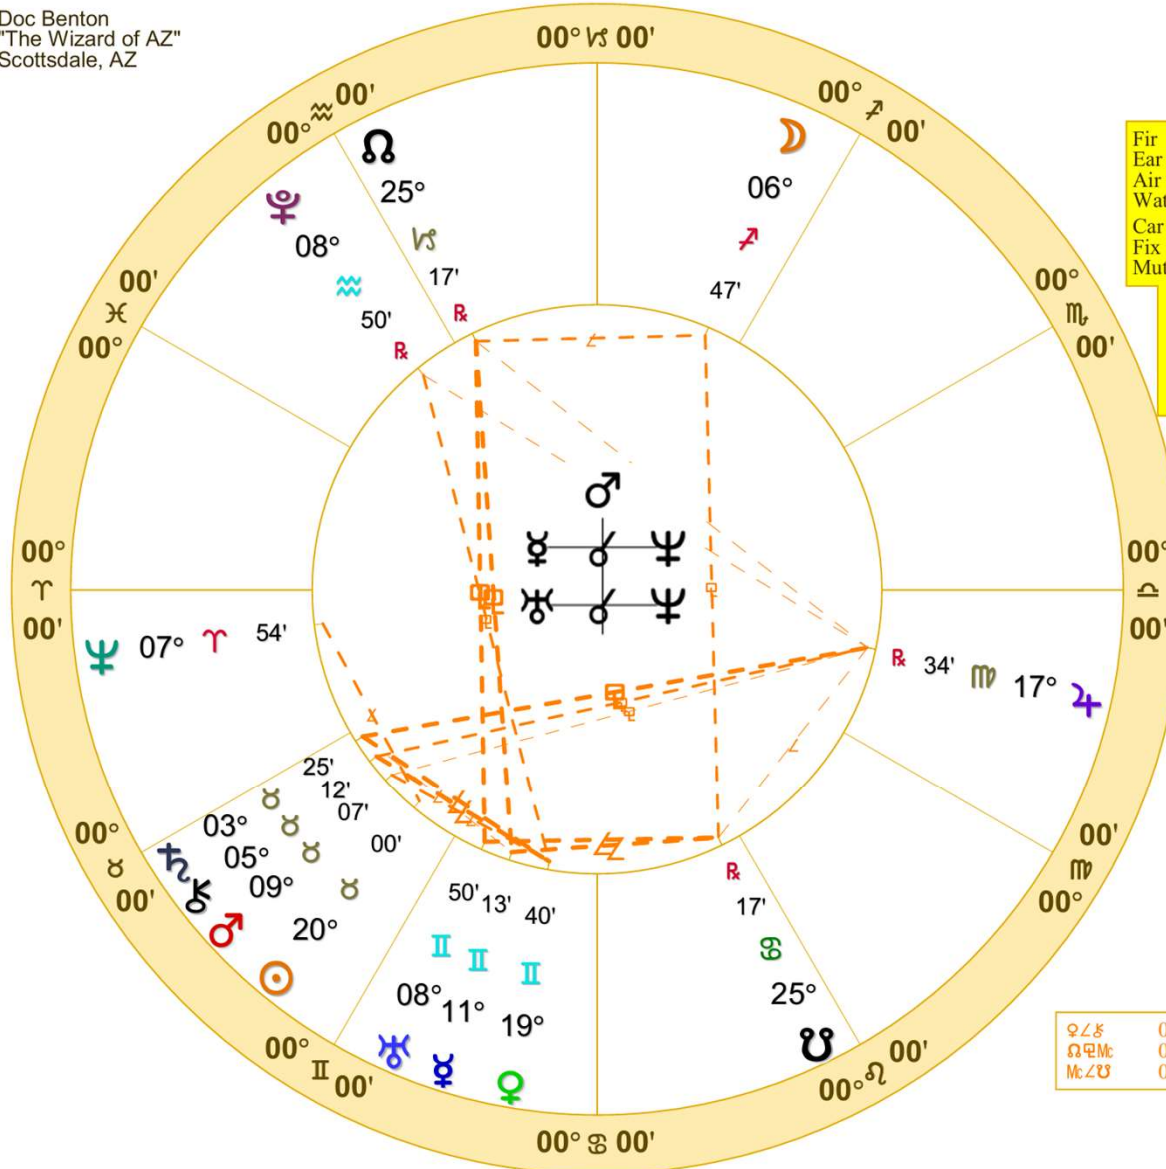

Doc Benton
"The Wizard of AZ"
Scottsdale, AZ

NATAL CHART

Transits
May 9, 2028
8:03:06 PM
Standard Time
Scottsdale, Arizona
33N30'33" 111W53'54"
Time Zone: 7 hours West
Geocentric
Tropical 0-Aries

Fir	2	1
Ear	4	0
Air	4	0
Wat	0	0
Car	1	0
Fix	4	0
Mut	5	1
	P	A
	L	S
	A	C
	N	E
	E	N
	T	D

	Long.	Decl.	Speed
☉	19 8 59'31"	17N44	0 58
☾	6 2 46'34"	25 S 10	13 38
☿	11 II 13 S	24N36	0 54
♀	19 II 40	27N32	0 02S
♂	9 8 07	14N12	0 45
♃	17 III 34R	6N13	0 01R
♄	3 8 25	10N33	0 07
♅	8 II 50	21N43	0 03
♆	7 VI 54 S	1N51	0 02
♇	8 22 50 R	22 S 55	0 00SR
♈	5 8 12	12N45	0 04
♉	25 V 17R	21 S 05	0 08R
♊	0 2 22	20 S 14	0 49
♋	10 III 51	7N30	1 03
♌	25 8 17R	21N05	0 08R

♀♂♃	0°32's	♃♄♅	0°51's	♀♂♃	1°15'a
♉♊♋	0°33's	♄♅♆	0°55's	♄♅♆	1°28'a
♌♍♎	0°33's	♇♈♉	0°55's	♇♈♉	1°28'a