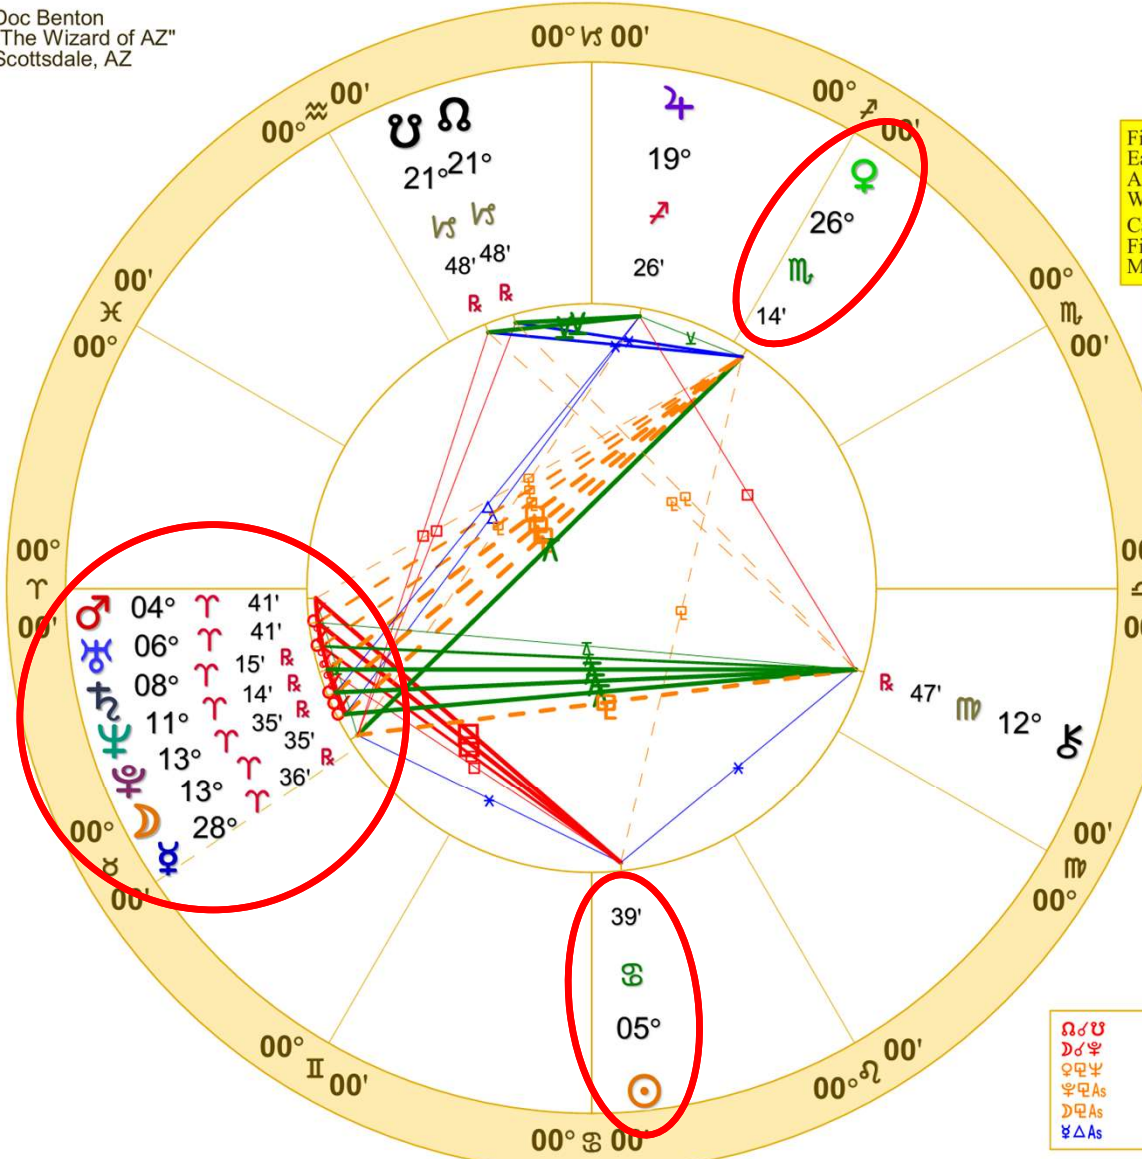

Doc Benton
"The Wizard of AZ"
Scottsdale, AZ

6th Harmonic NATAL CHART

Transits
August 7, 2025
10:25:25 PM
Standard Time
Scottsdale, Arizona
33N30'33" 111W53'54"
Time Zone: 7 hours West
Geocentric
Tropical 0-Aries

Fir	8	1
Ear	0	0
Air	0	0
Wat	2	0
Car	8	0
Fix	1	1
Mut	1	0
P	A	S
L	A	C
A	N	E
N	E	N
E	N	D

	Long.	Decl.	Speed
☉	5 38'43"	16N03	5.45
☽	13 35'23"	23 S 19	79.10
♃	28 36R	15N16	1.58R
♀	26 14	21N58	7.01
♂	4 41	0N10	3.45
♄	19 26	22N43	1.15
♅	8 15R	1 S 39	0.15R
♆	6 41	20N11	0.09
♁	11 14R	0 S 30	0.06R
♂	13 35R	23 S 20	0.08R
♄	12 47R	11 N 05	0.03R
♃	21 48R	4 S 30	0.29R
♁	27 53	9N33	8.31
♂	0 52	22 S 35	5.30
♃	21 48R	4N30	0.29R

♁♃♅	0°00's	♁♄♅	0°48'a	♃♄♅	1°34'a
♃♄♅	0°00's	♃♄♅	0°48's	♀♁♂	1°40's
♀♁♂	0°00's	♀♁♂	0°50'a	♁♂♁	1°40's
♁♂♁	0°42'a	♁♂♁	0°58's	♃♄♅	2°00'a
♃♄♅	0°42'a	♁♂♁	1°02'a		
♁♂♁	0°43'a	♁♂♁	1°33's