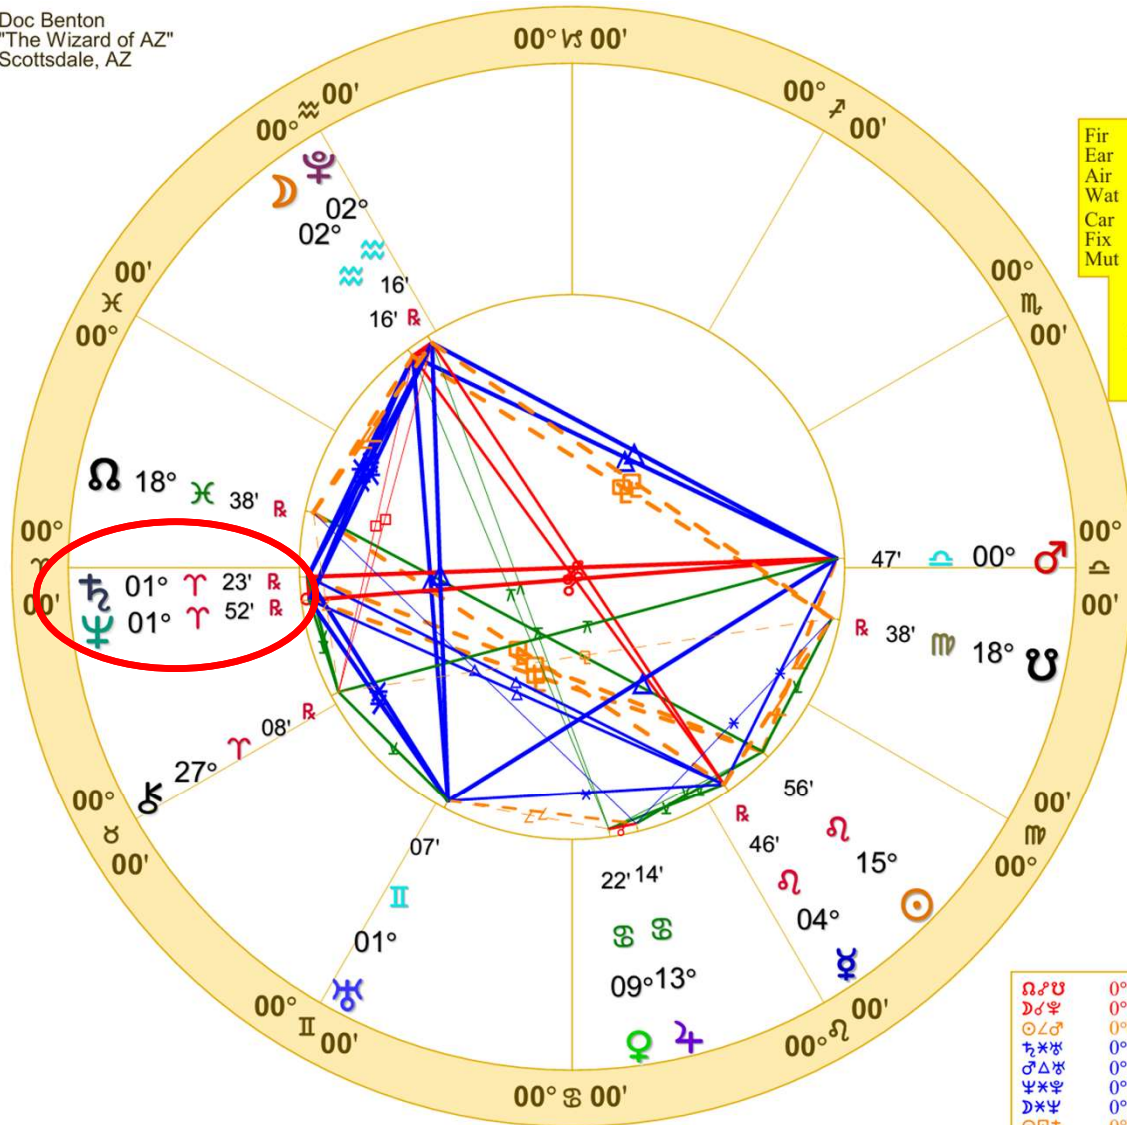

Doc Benton
"The Wizard of AZ"
Scottsdale, AZ

NATAL CHART

Transits
August 7, 2025
10:25:25 PM
Standard Time
Scottsdale, Arizona
33N30'33" 111W53'54"
Time Zone: 7 hours West
Geocentric
Tropical 0-Aries

Fir	4	1
Ear	0	0
Air	4	0
Wat	2	0
Car	5	1
Fix	4	0
Mut	1	0
	P	A
	L	S
	A	C
	N	E
	E	N
	T	D

	Long.	Decl.	Speed
☉	15 05 56'27"	16 N 03	0 57
☽	2 22 15'54"	23 S 19	13 12
♃	4 04 46R	15 N 16	0 20R
♄	9 03 22	21 N 58	1 10
♅	0 04 47	0 N 10	0 37
♆	13 03 14	22 N 43	0 12
♁	1 17 23R	1 S 39	0 03R
♂	1 11 07	20 N 11	0 01
♆	1 17 52R	0 S 30	0 01R
♁	2 22 16R	23 S 20	0 01R
♃	27 17 08R	11 N 05	0 00R
♅	18 03 38R	4 S 30	0 05R
♁	24 17 39	9 N 33	1 25
♁	15 05 09	22 S 35	0 55
♁	18 07 38R	4 N 30	0 05R

♁♂♁	0°00's	♂♂♂	0°45'a	♁♁♂	1°09's
♁♂♂	0°00's	♁♁♁	0°48'a	♁♁♁	1°22'a
♁♁♂	0°10's	♂♂♂	0°53's	♁♁♂	1°22'a
♂♂♂	0°16'a	♁♂♂	0°53's	♂♂♂	1°22'a
♂♁♂	0°20'a	♁♂♂	0°56'a	♂♂♂	1°22'a
♂♂♂	0°24'a	♂♂♂	0°58'a	♂♁♂	1°29'a
♁♂♂	0°24's	♂♂♂	1°05'a	♁♁♂	1°29's
♁♂♂	0°26'a	♂♂♂	1°08'a	♂♂♂	1°54's
♂♂♂	0°30's	♂♂♂	1°08'a		
♂♂♂	0°36'a	♂♂♂	1°09'a