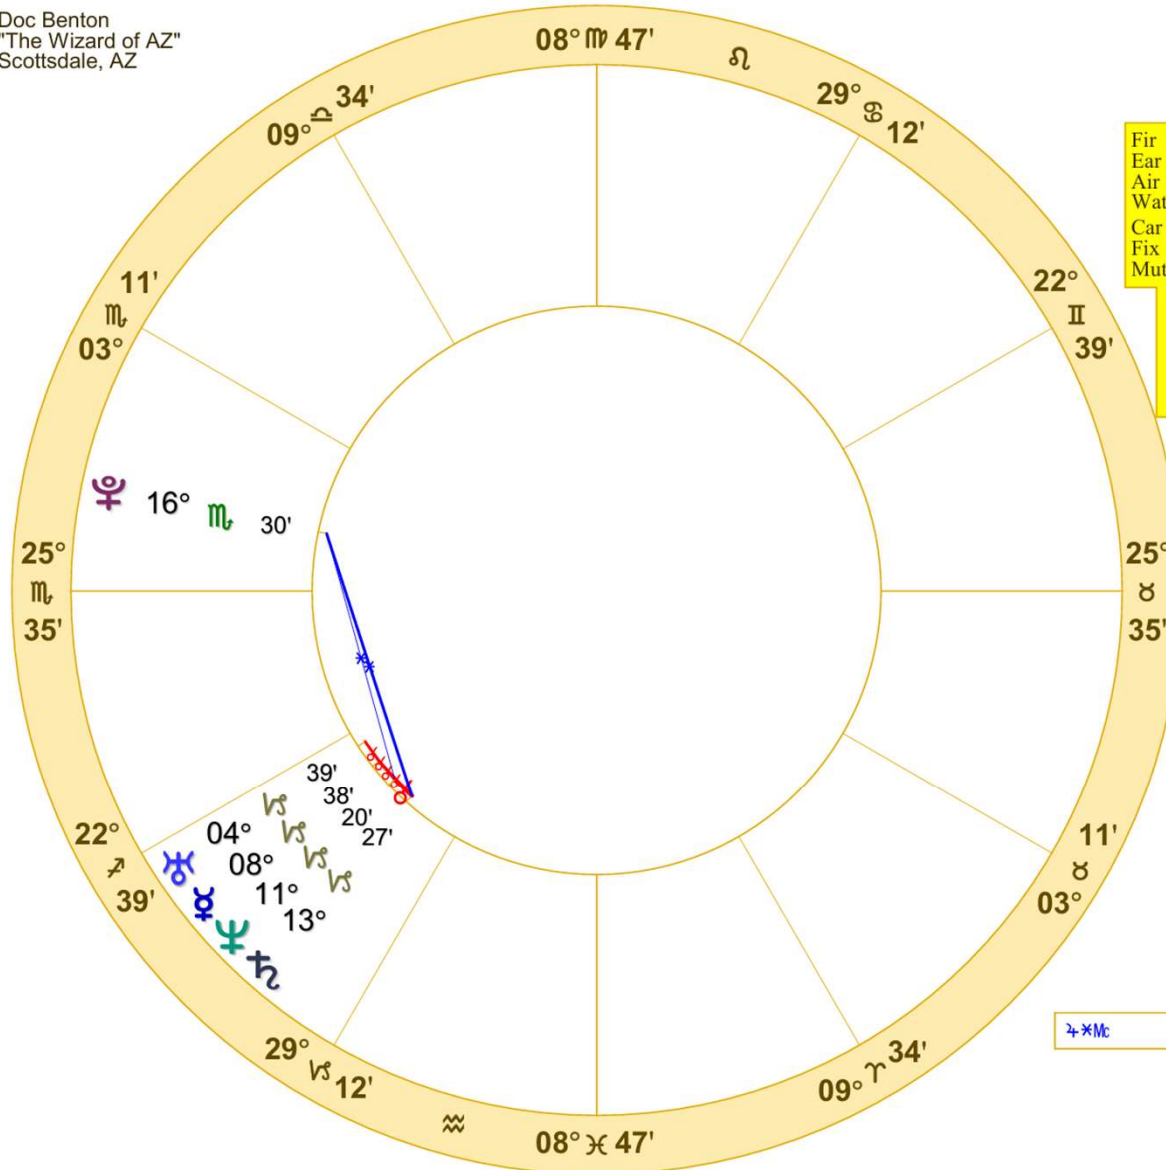

Doc Benton
"The Wizard of AZ"
Scottsdale, AZ

NATAL CHART

Taylor Swift

December 13, 1989
5:17 AM

Standard Time

Reading, Pennsylvania

40 N 20 75 W 56

Time Zone: 5 hours West

Geocentric

Tropical Regiomontanus

Fir	1	0
Ear	4	0
Air	1	0
Wat	4	1
Car	6	0
Fix	3	1
Mut	1	0
P	A	S
L	A	C
A	N	E
N	E	N
E	N	D

	Long.	Decl.	Speed
☉	21 23'21"	23 S 10	1 01
☾	1 29'51"	27 N 07	14 32
☿	8 38	25 S 27	1 27
♀	1 51	21 S 27	0 32
♂	26 41	19 S 15	0 42
♃	7 41R	23 N 03	0 08R
♄	13 27	22 S 27	0 07
♅	4 39	23 S 38	0 04
♆	11 20	22 S 07	0 02
♇	16 30	2 S 11	0 02
♁	15 03R	15 N 24	0 04R
♂	17 59R	15 S 27	0 07R
♁	25 35	19 S 09	0 47
♁	8 47	8 N 17	1 03
♁	17 59R	15 N 27	0 07R

♃♁♁ 1°06's | ♂♄♁ 1°06'a