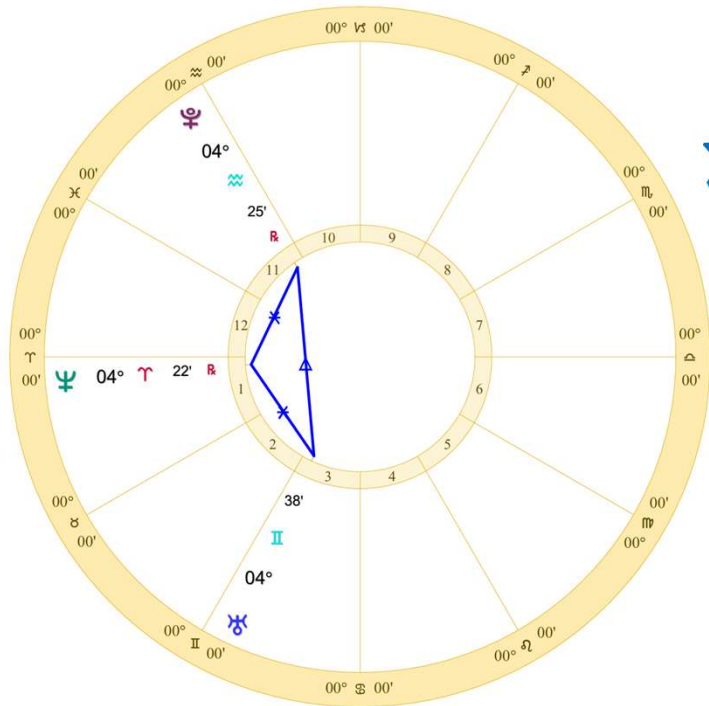

# HOW THE URANUS/NEPTUNE/PLUTO TRIANGLE WILL CHANGE THE WORLD! 2023 - 2031

**URANUS/NEPTUNE/PLUTO  
TRIANGLE WITH 7.5 DEGREE ORB  
2023 - 2031**

Transit to Transit:

2023	Jan	Feb	Mar	Apr	May	Jun	Jul	Aug	Sep	Oct	Nov	Dec
♃*♁ (28♁34, 28♁34)	[Blue shaded bar]											
♁*♃ (25♁55, 25♁55)						[Blue shaded bar]						
♁*♁ (28♁04, 28♁04)							[Blue shaded bar]					
2023	Jan	Feb	Mar	Apr	May	Jun	Jul	Aug	Sep	Oct	Nov	Dec

Transit to Transit:

2024	Jan	Feb	Mar	Apr	May	Jun	Jul	Aug	Sep	Oct	Nov	Dec
♃*♁ (0♁19, 0♁19)	[Blue shaded bar]											
♁*♃ (28♁07, 28♁07)	[Blue shaded bar]											
♁*♁ (29♁48, 29♁48)						[Blue shaded bar]						
2024	Jan	Feb	Mar	Apr	May	Jun	Jul	Aug	Sep	Oct	Nov	Dec

Transit to Transit:

2025	Jan	Feb	Mar	Apr	May	Jun	Jul	Aug	Sep	Oct	Nov	Dec
♃*♁ (2♃02, 2♁02)												
♃*♁ (1♂26, 1♃26)								28			20	
♃*♁ (1♂30, 1♁30)												
2025	Jan	Feb	Mar	Apr	May	Jun	Jul	Aug	Sep	Oct	Nov	Dec