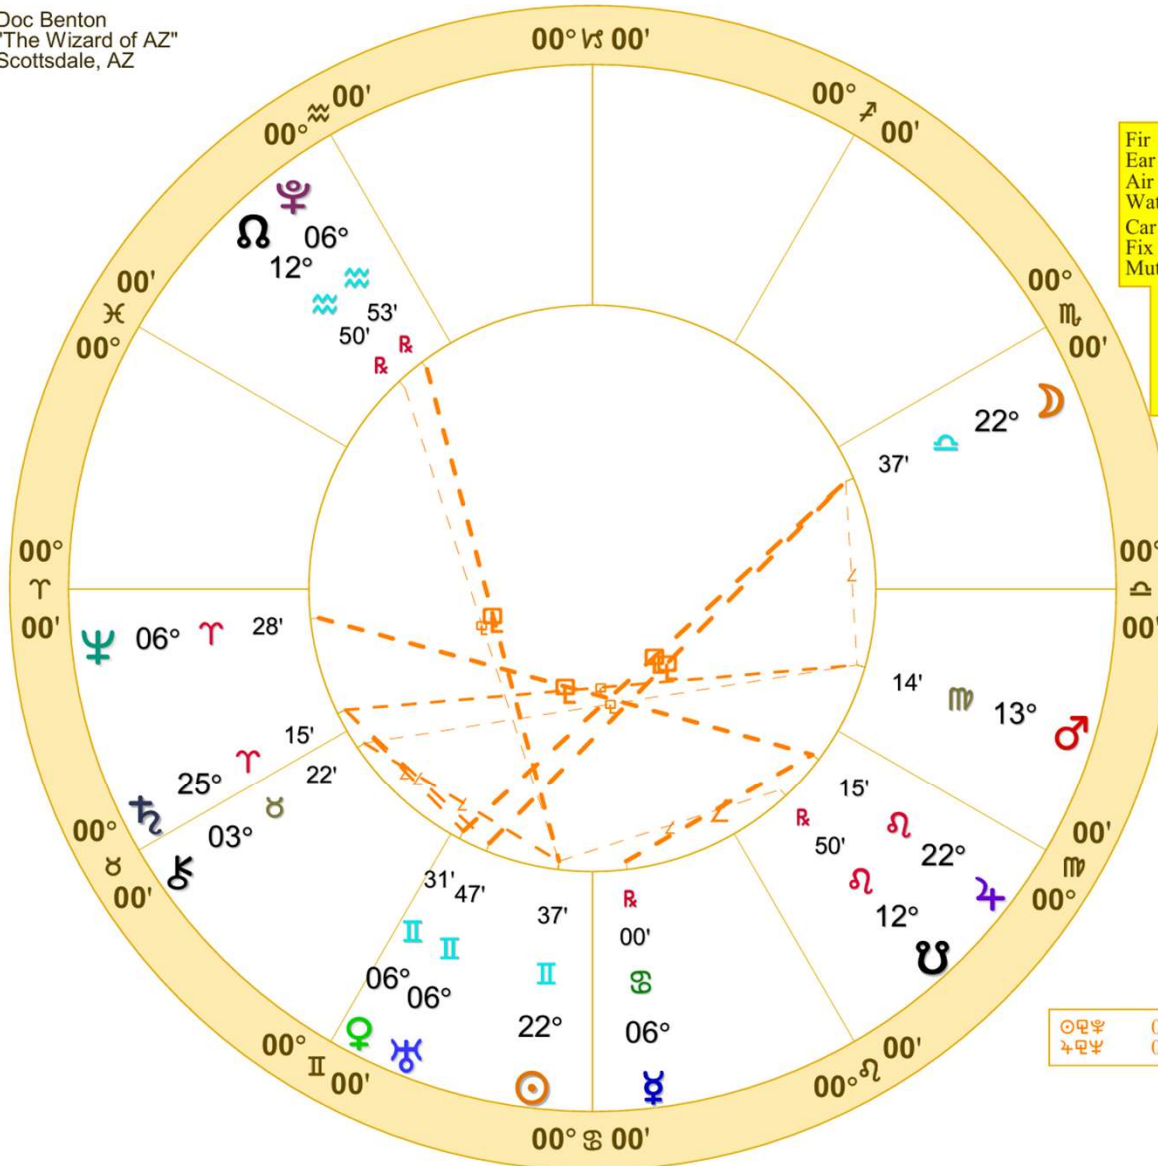

Doc Benton
"The Wizard of AZ"
Scottsdale, AZ

NATAL CHART

Transits

June 13, 2027
1:42:16 PM
Standard Time
Scottsdale, Arizona
33N30'33" 111W53'54"
Time Zone: 7 hours West
Geocentric
Tropical 0-Aries

Fir	3	0
Ear	1	0
Air	5	1
Wat	1	0
Car	4	1
Fix	2	0
Mut	4	0
P A S C E N D		
L A N E N D		
T		

	Long.	Decl.	Speed
☉	22 II 37'24"	23 N 14	0.57
☽	22 III 37'24"	13 S 16	13.06
♃	6 III 00R	21 N 41	0.13R
♀	6 II 31	20 N 35	1.13
♂	13 III 14	7 N 30	0.30
♄	22 III 15	14 N 59	0.09
♅	25 III 15	7 N 35	0.05
♆	6 II 47	21 N 20	0.03
♁	6 III 28	1 N 18	0.01
♂	6 III 53R	23 S 04	0.01R
♄	3 III 22	12 N 30	0.03
♅	12 III 50R	16 S 57	0.05R
♁	8 III 58	3 S 33	0.50
♃	9 III 45	23 N 05	0.55
♄	12 III 50R	16 N 57	0.05R

☉♁♂	0°44's	♃♁♂	0°50's	♄♂♄	1°15's
♄♁♂	0°47's	♃♁♀	1°07's	♄♂♁	1°43's