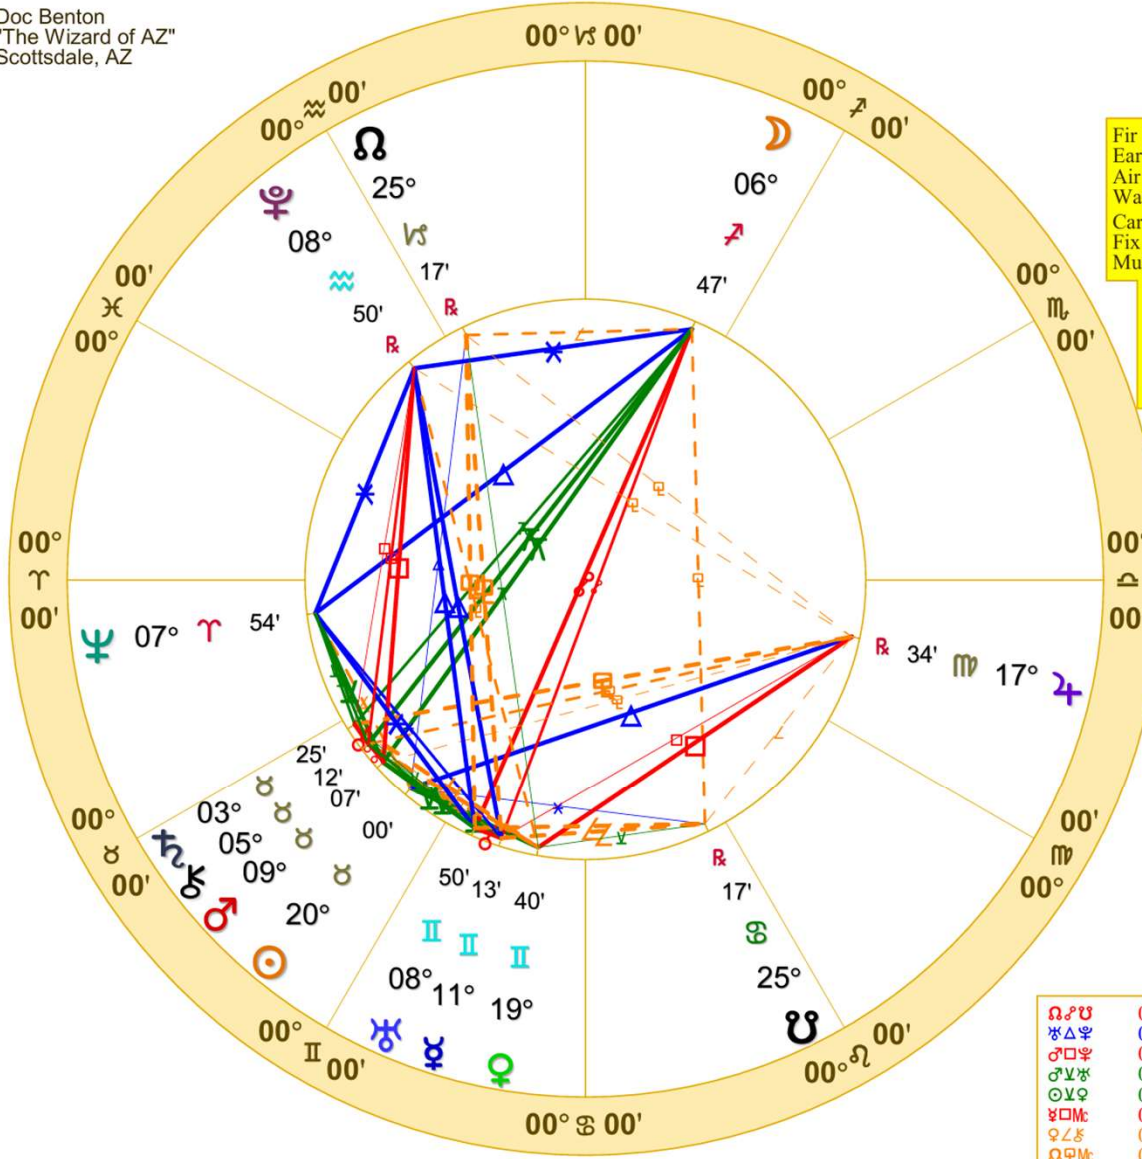

Doc Benton
"The Wizard of AZ"
Scottsdale, AZ

NATAL CHART

Transits
May 9, 2028
8:03:06 PM
Standard Time
Scottsdale, Arizona
33N30'33" 111W53'54"
Time Zone: 7 hours West
Geocentric
Tropical 0-Aries

Fir	2	1
Ear	4	0
Air	4	0
Wat	0	0
Car	1	0
Fix	4	0
Mut	5	1
P	A	
L	S	
A	C	
N	E	
E	N	
T	D	

	Long.	Decl.	Speed
☉	19 8 59'31"	17N44	0.58
☽	6 7 46'34"	25 S 10	13.38
♃	11 11 13 S	24N36	0.54
♀	19 11 40	27N32	0.02S
♂	9 8 07	14N12	0.45
♄	17 17 34R	6N13	0.01R
♅	3 8 25	10N33	0.07
♆	8 11 50	21N43	0.03
♁	7 7 54 S	1N51	0.02
♂	8 8 50 R	22 S 55	0.00SR
♄	5 8 12	12N45	0.04
♁	25 15 17R	21 S 05	0.08R
♁	0 7 22	20 S 14	0.49
♁	10 17 51	7N30	1.03
♁	25 15 17R	21N05	0.08R

♁♂♃	0°00'a	♁♄♃	0°33's	♀♄♃	1°15'a
♁♄♁	0°00'a	♄♁♃	0°51's	♁♁♁	1°28'a
♁♁♁	0°17's	♁♁♁	0°55's	♁♄♃	1°28'a
♁♁♁	0°17's	♁♄♃	0°55's	♁♄♃	1°34's
♁♁♁	0°19's	♁♁♁	0°56's	♁♄♃	1°44's
♁♁♁	0°22'a	♁♁♁	0°56'a	♁♄♃	1°47'a
♀♄♃	0°32's	♁♄♃	1°07'a		
♁♁♁	0°33's	♁♄♃	1°13's