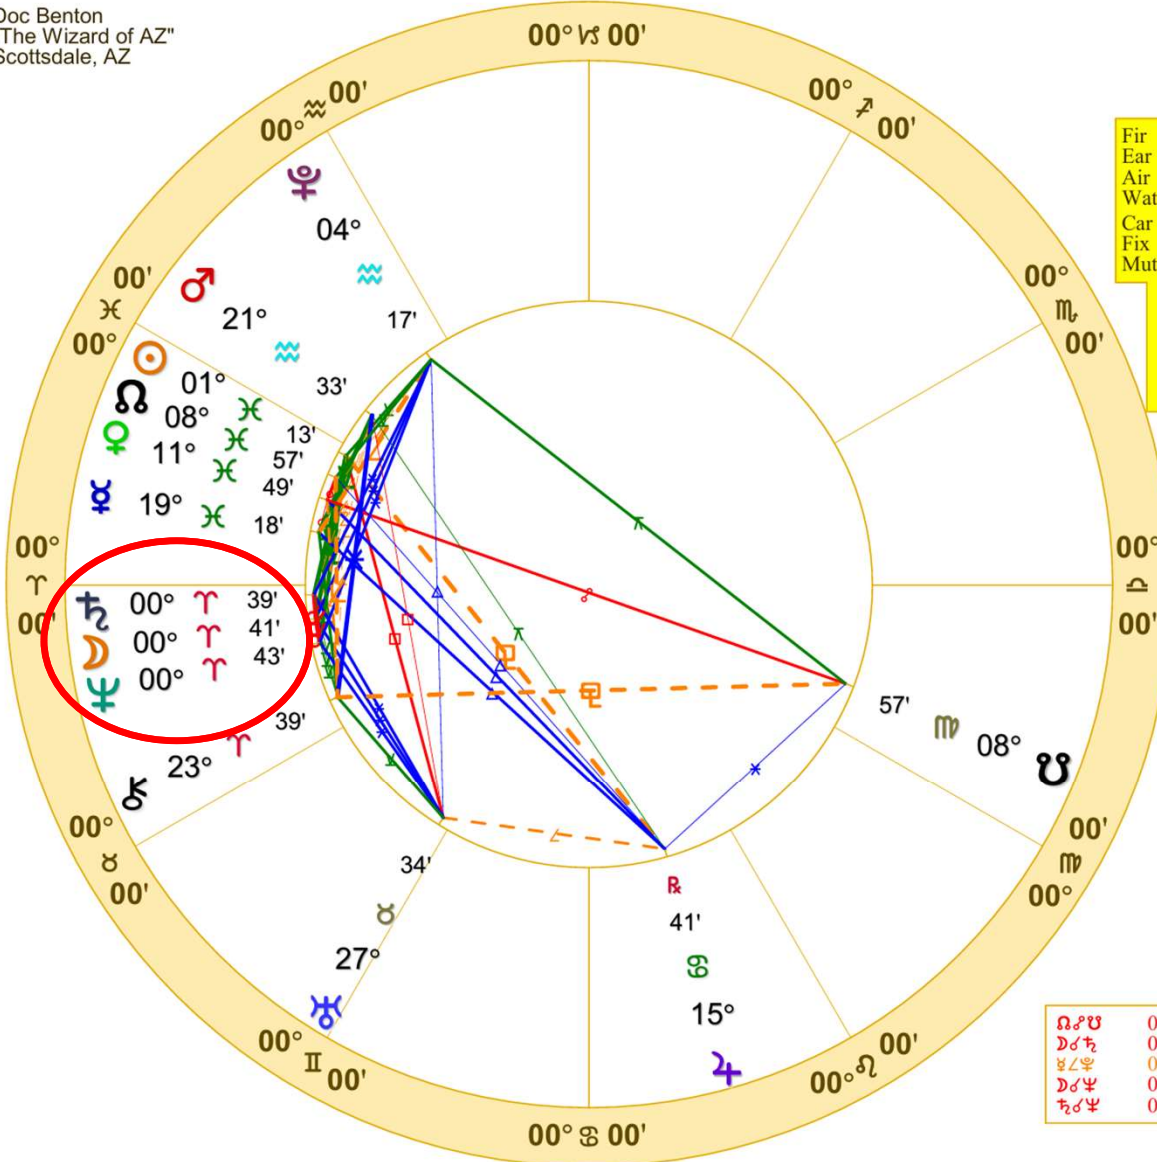

# URANUS/NEPTUNE/PLUTO TRIANGLE FEBRUARY 19-20, 2026

**February 12, 2026, to March 4, 2026**

**December 14, 2025, to September 4, 2026**

Doc Benton  
 "The Wizard of AZ"  
 Scottsdale, AZ

NATAL CHART

Transits

February 19, 2026  
 1:49:49 PM  
 Standard Time  
 Scottsdale, Arizona  
 33N30'33" 111W53'54"  
 Time Zone: 7 hours West  
 Geocentric  
 Tropical 0-Aries

Fir	3	0
Ear	1	0
Air	2	0
Wat	4	1
Car	4	1
Fix	3	0
Mut	3	0
P A S C E N D		
L A A N E N D		
T		