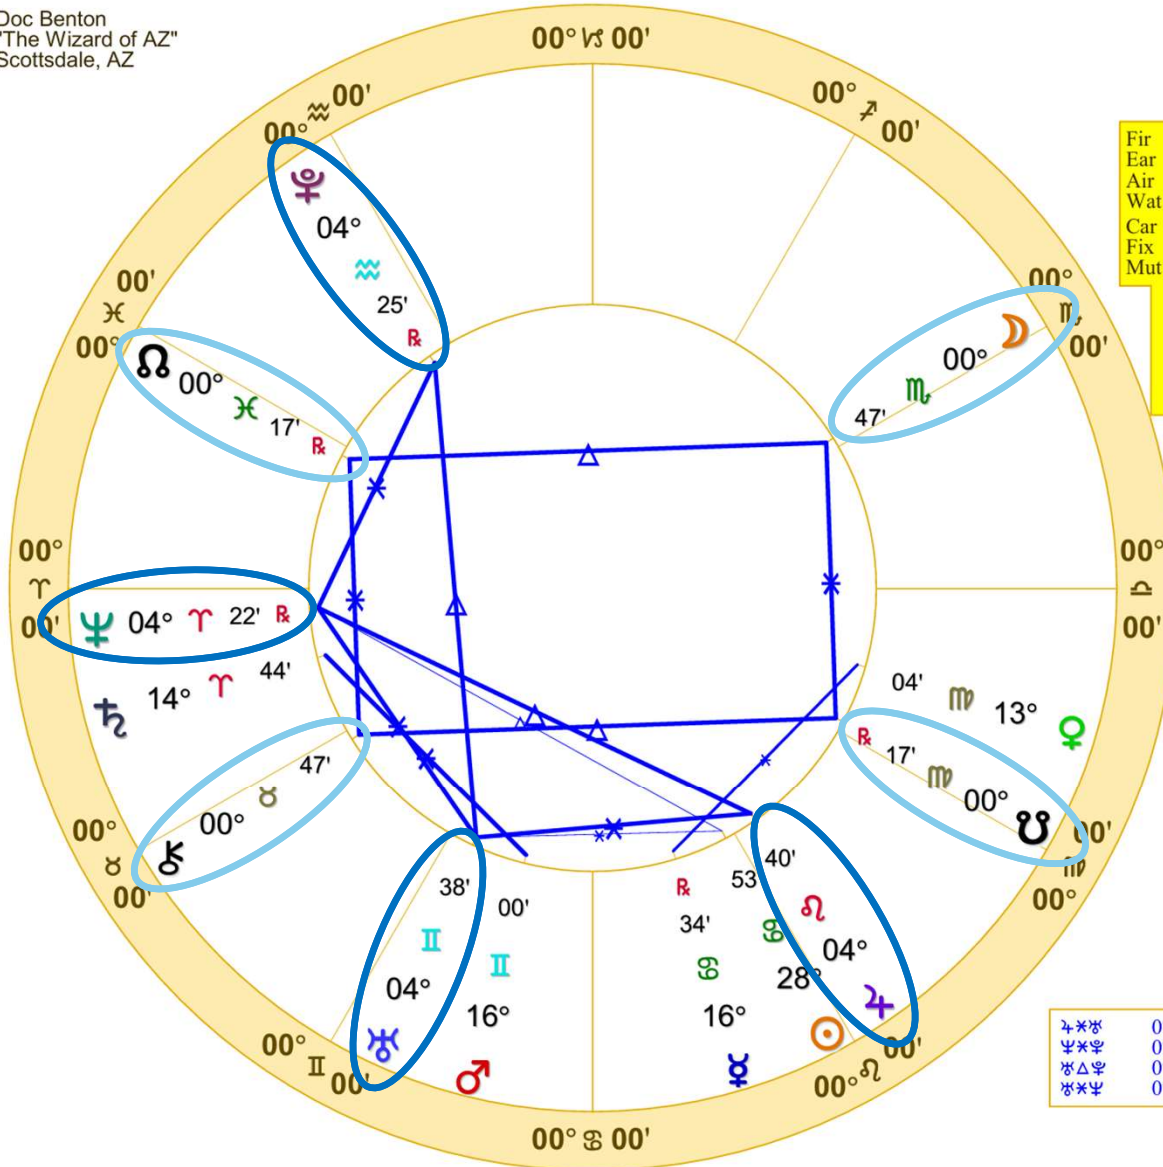

Doc Benton
"The Wizard of AZ"
Scottsdale, AZ

NATAL CHART

Transits

July 21, 2026
8:06:23 AM
Standard Time
Scottsdale, Arizona
33N30'33" 111W53'54"
Time Zone: 7 hours West
Geocentric
Tropical 0-Aries

Fir	3	1
Ear	1	0
Air	3	0
Wat	3	0
Car	4	0
Fix	3	1
Mut	3	0
P	A	S
L	A	S
A	N	E
N	E	N
E	N	D

	Long.	Decl.	Speed
☉	28 52'55"	20N23	0.57
☽	0 47'20"	16 S 00	12.19
♃	16 34R	17N59	0.13R
♀	13 04	7N22	1.05
♂	16 II 00	22N39	0.41
♄	4 40	19N33	0.13
♅	14 44	3N31	0.01
♆	4 II 38	20N55	0.02
♁	4 22R	0N28	0.00R
♂	4 25R	23 S 18	0.01R
♄	0 47	11N59	0.01
♅	0 17R	11 S 22	0.00R
♆	29 46	11N33	0.49
♁	26 24	19N21	0.57
♂	0 17R	11N22	0.00R

♃*♄	0°02's	♃Δ♂	0°18's	♄♂♂	0°31's
♂*♁	0°03'a	♂Δ♂	0°31's	♂*♁	1°01'a
♁Δ♂	0°13's	♂*♂	0°31's	♁Δ♄	1°01'a
♁*♂	0°16's	♂*♄	0°31's	♂*♂	1°16's