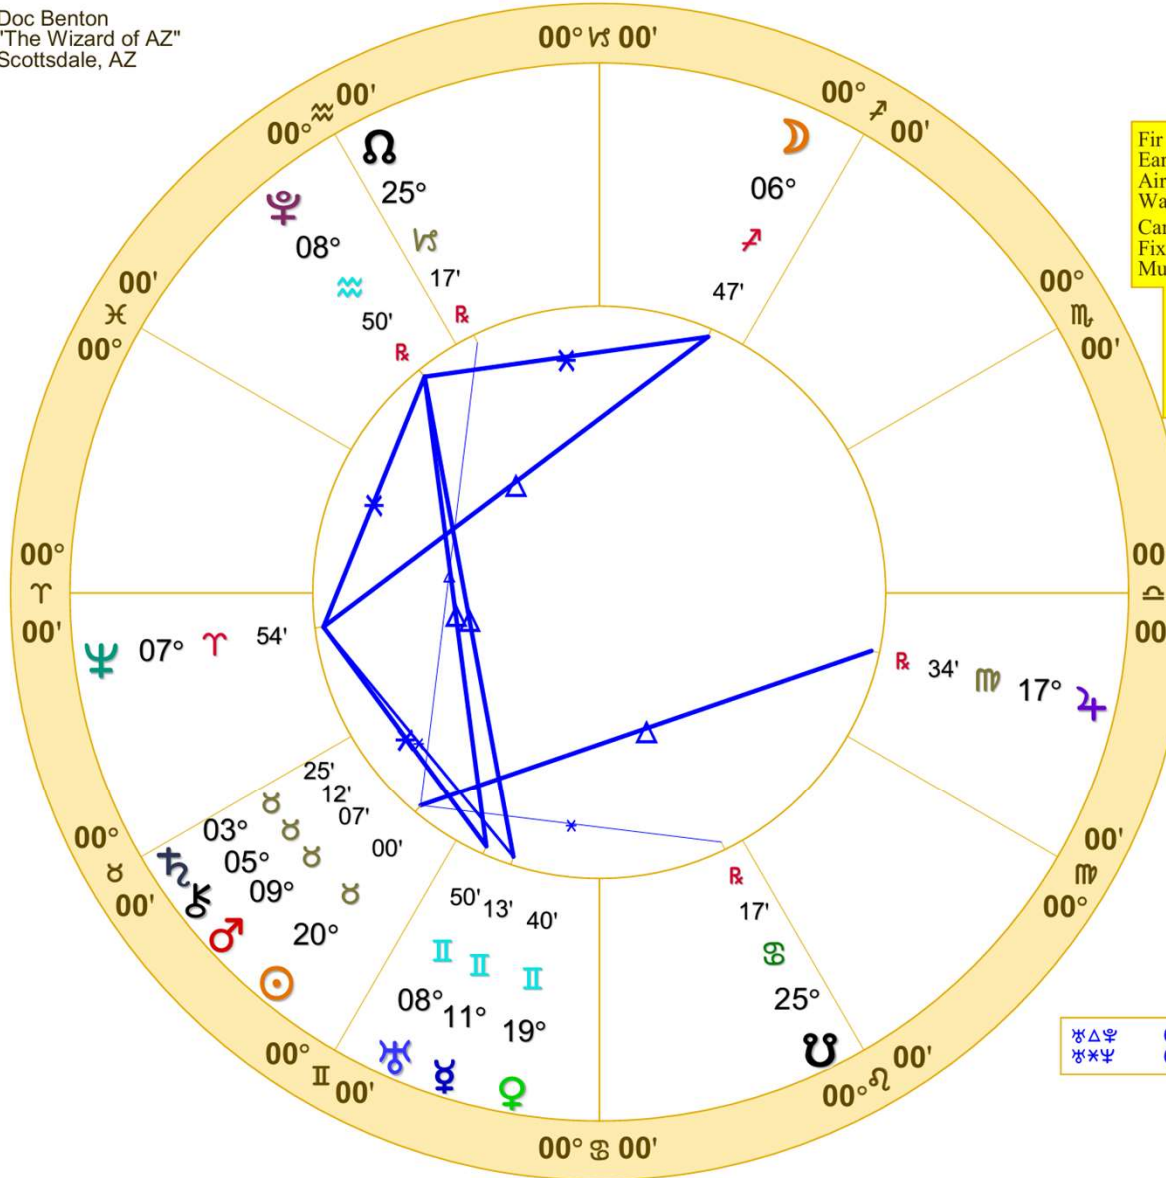

Doc Benton
"The Wizard of AZ"
Scottsdale, AZ

NATAL CHART

Transits

May 9, 2028
8:03:06 PM
Standard Time
Scottsdale, Arizona
33N30'33" 111W53'54"
Time Zone: 7 hours West
Geocentric
Tropical 0-Aries

Fir	2	1
Ear	4	0
Air	4	0
Wat	0	0
Car	1	0
Fix	4	0
Mut	5	1
	P	A
	L	S
	A	C
	N	E
	N	E
	T	D

	Long.	Decl.	Speed
☉	19 8 59'31"	17N44	0.58
☽	6 7 46'34"	25 S 10	13.38
☿	11 11 13 S	24N36	0.54
♀	19 11 40	27N32	0.02S
♂	9 8 07	14N12	0.45
♃	17 11 34R	6N13	0.01R
♄	3 8 25	10N33	0.07
♅	8 11 50	21N43	0.03
♆	7 11 54 S	1N51	0.02
♇	8 22 50 R	22 S 55	0.00SR
♈	5 8 12	12N45	0.04
♉	25 13 17R	21 S 05	0.08R
♊	0 7 22	20 S 14	0.49
♋	10 11 51	7N30	1.03
♌	25 8 17R	21 N 05	0.08R

♃Δ♀	0°00'a	♀*♀	0°56'a	♂Δ♄	1°44's
♃**♀	0°56's	♄Δ♀	1°07'a