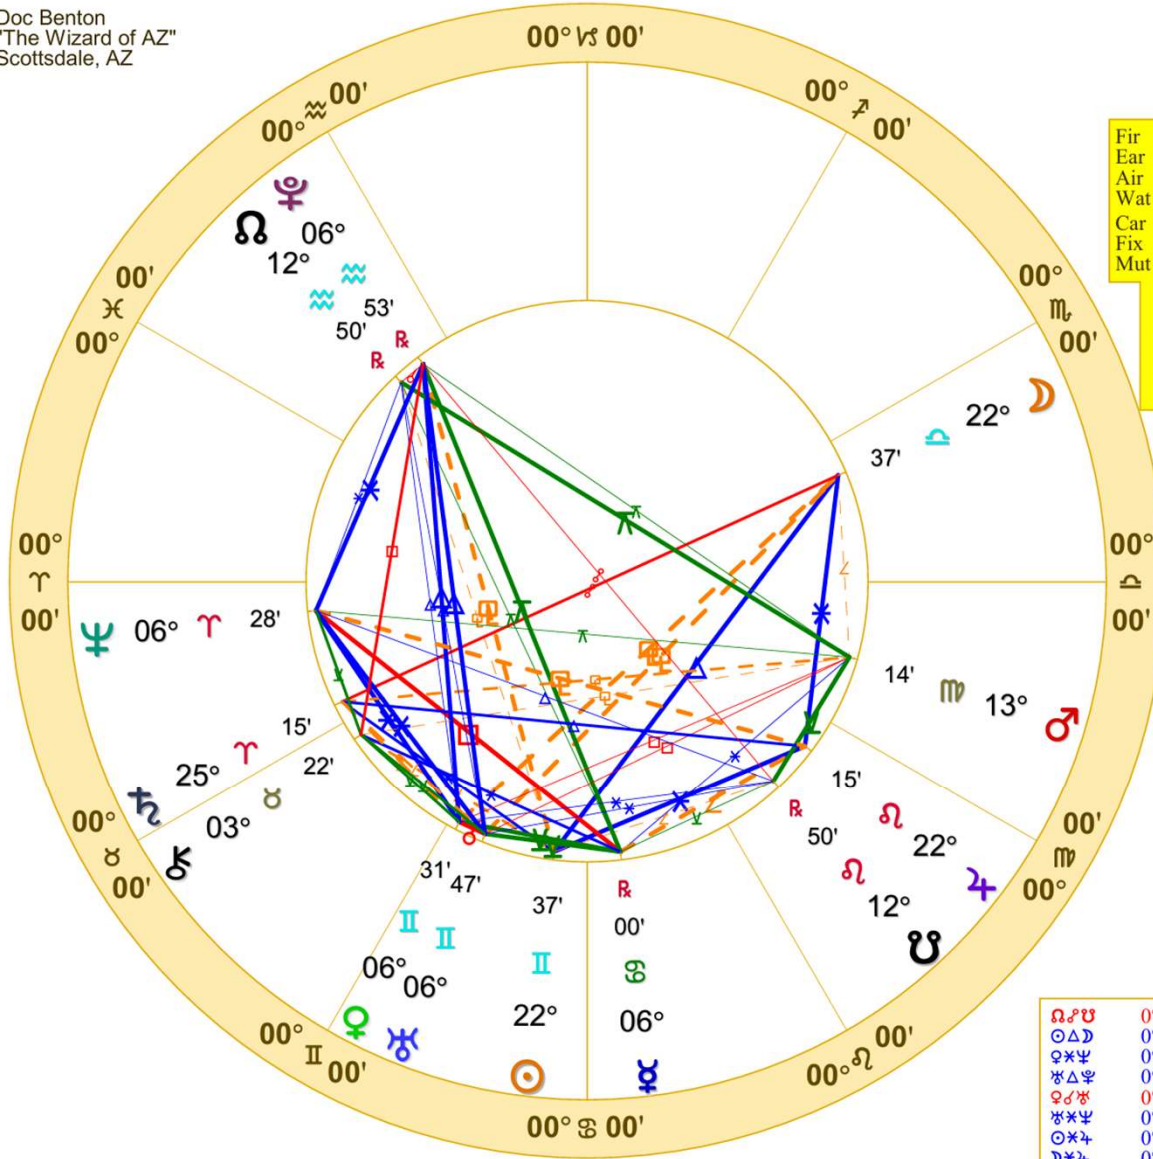

Doc Benton
"The Wizard of AZ"
Scottsdale, AZ

NATAL CHART

Transits

June 13, 2027
1:42:16 PM
Standard Time
Scottsdale, Arizona
33N30'33" 111W53'54"
Time Zone: 7 hours West
Geocentric
Tropical 0-Aries

Fir	3	0
Ear	1	0
Air	5	1
Wat	1	0
Car	4	1
Fix	2	0
Mut	4	0
P	A	S
L	A	C
A	N	E
N	E	N
E	N	D

	Long.	Decl.	Speed
☉	22 II 37'24"	23 N 14	0 57
☾	22 II 37'24"	13 S 16	13 06
♃	6 III 00R	21 N 41	0 13R
♀	6 II 31	20 N 35	1 13
♂	13 III 14	7 N 30	0 30
♄	22 II 15	14 N 59	0 09
♅	25 III 15	7 N 35	0 05
♆	6 II 47	21 N 20	0 03
♁	6 III 28	1 N 18	0 01
♂	6 III 53R	23 S 04	0 01R
♄	3 II 22	12 N 30	0 03
♁	12 III 50R	16 S 57	0 05R
♁	8 III 58	3 S 33	0 50
♁	9 III 45	23 N 05	0 55
♁	12 II 50R	16 N 57	0 05R

♁♂♂	0°00'a	♀♁♀	0°23'a	♃♃♃	0°47's
♁♁♁	0°00's	♂♂♂	0°24's	♄♁♀	0°47's
♀♁♀	0°02's	♂♂♂	0°24's	♁♁♂	0°50's
♂♁♂	0°06'a	♀♁♀	0°25'a	♃♂♂	0°53's
♀♂♂	0°16'a	♃♁♀	0°28's	♁♁♀	1°07's
♂♁♀	0°19's	♃♂♀	0°30's	♃♂♂	1°15's
♁♁♂	0°22's	♁♁♀	0°44's	♄♂♂	1°43's
♁♁♂	0°22's	♁♁♂	0°46's