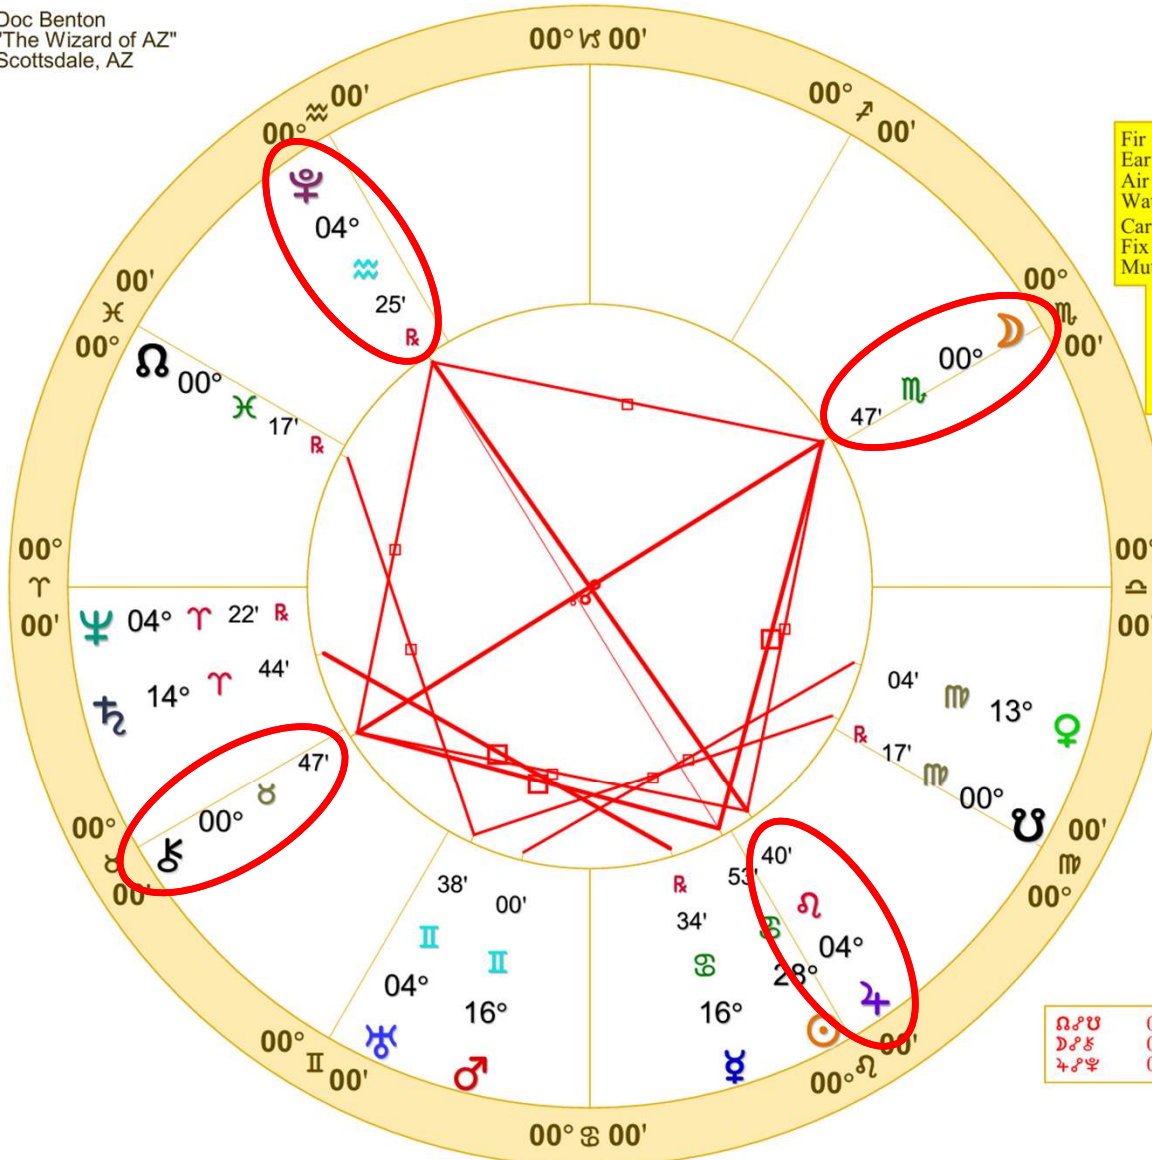

Doc Benton
"The Wizard of AZ"
Scottsdale, AZ

NATAL CHART

Transits

July 21, 2026
8:06:23 AM
Standard Time
Scottsdale, Arizona
33N30'33" 111W53'54"
Time Zone: 7 hours West
Geocentric
Tropical 0-Aries

Fir	3	1
Ear	1	0
Air	3	0
Wat	3	0
Car	4	0
Fix	3	1
Mut	3	0
P A S C E N D		
L A N E N D		
T		

	Long.	Decl.	Speed
☉	28 32' 55"	20N23	0.57
☽	0 00' 47" 20"	16 S 00	12.19
♃	16 33' 34" R	17N59	0.13 R
♀	13 00' 04"	7N22	1.05
♂	16 00' 00"	22N39	0.41
♄	4 00' 40"	19N33	0.13
♅	14 00' 44"	3N31	0.01
♆	4 00' 38"	20N55	0.02
♁	4 00' 22" R	0N28	0.00 R
♂	4 00' 25" R	23 S 18	0.01 R
♁	0 00' 47"	11N59	0.01
♄	0 00' 17" R	11 S 22	0.00 R
♁	29 00' 46"	11N33	0.49
♁	26 00' 24"	19N21	0.57
♁	0 00' 17" R	11N22	0.00 R

♁♂♃	0°00'a	♁♂♁	0°30'a	♁♂♁	1°54'a
♂♂♁	0°00'a	♁♂♂	1°50'a		
♂♂♁	0°15's	♁♂♂	1°54's