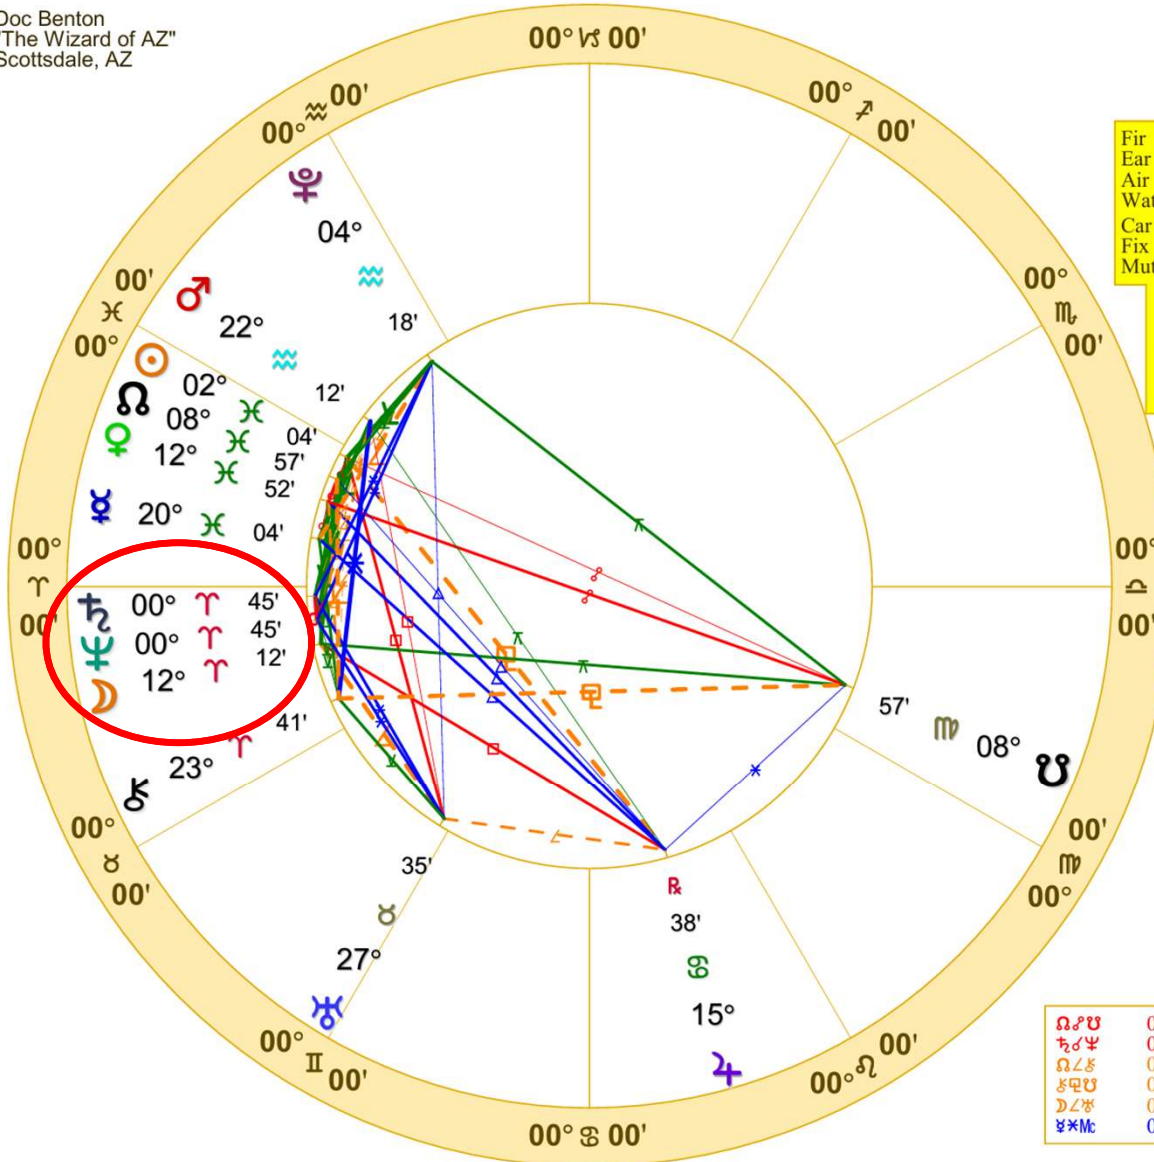

♃♂♁	0°00'a	♂♁♁	0°11'a	♃♁♁	0°30's
♂♂♁	0°01's	♂♂♁	0°13's	♃♁♁	0°32's
♃♁♁	0°01's	♁♁♁	0°15's	♃♁♁	0°32'a
♂♂♁	0°03'a	♁♁♁	0°18'a	♃♁♁	0°34's
♂♂♁	0°04'a	♂♁♁	0°18'a		

Doc Benton  
 "The Wizard of AZ"  
 Scottsdale, AZ

NATAL CHART

Transits

February 20, 2026  
 9:53:35 AM  
 Standard Time  
 Scottsdale, Arizona  
 33N30'33" 111W53'54"  
 Time Zone: 7 hours West  
 Geocentric  
 Tropical 0-Aries

Fir	3	0
Ear	1	1
Air	2	0
Wat	4	0
Car	4	0
Fix	3	1
Mut	3	0
P A S C E N D		