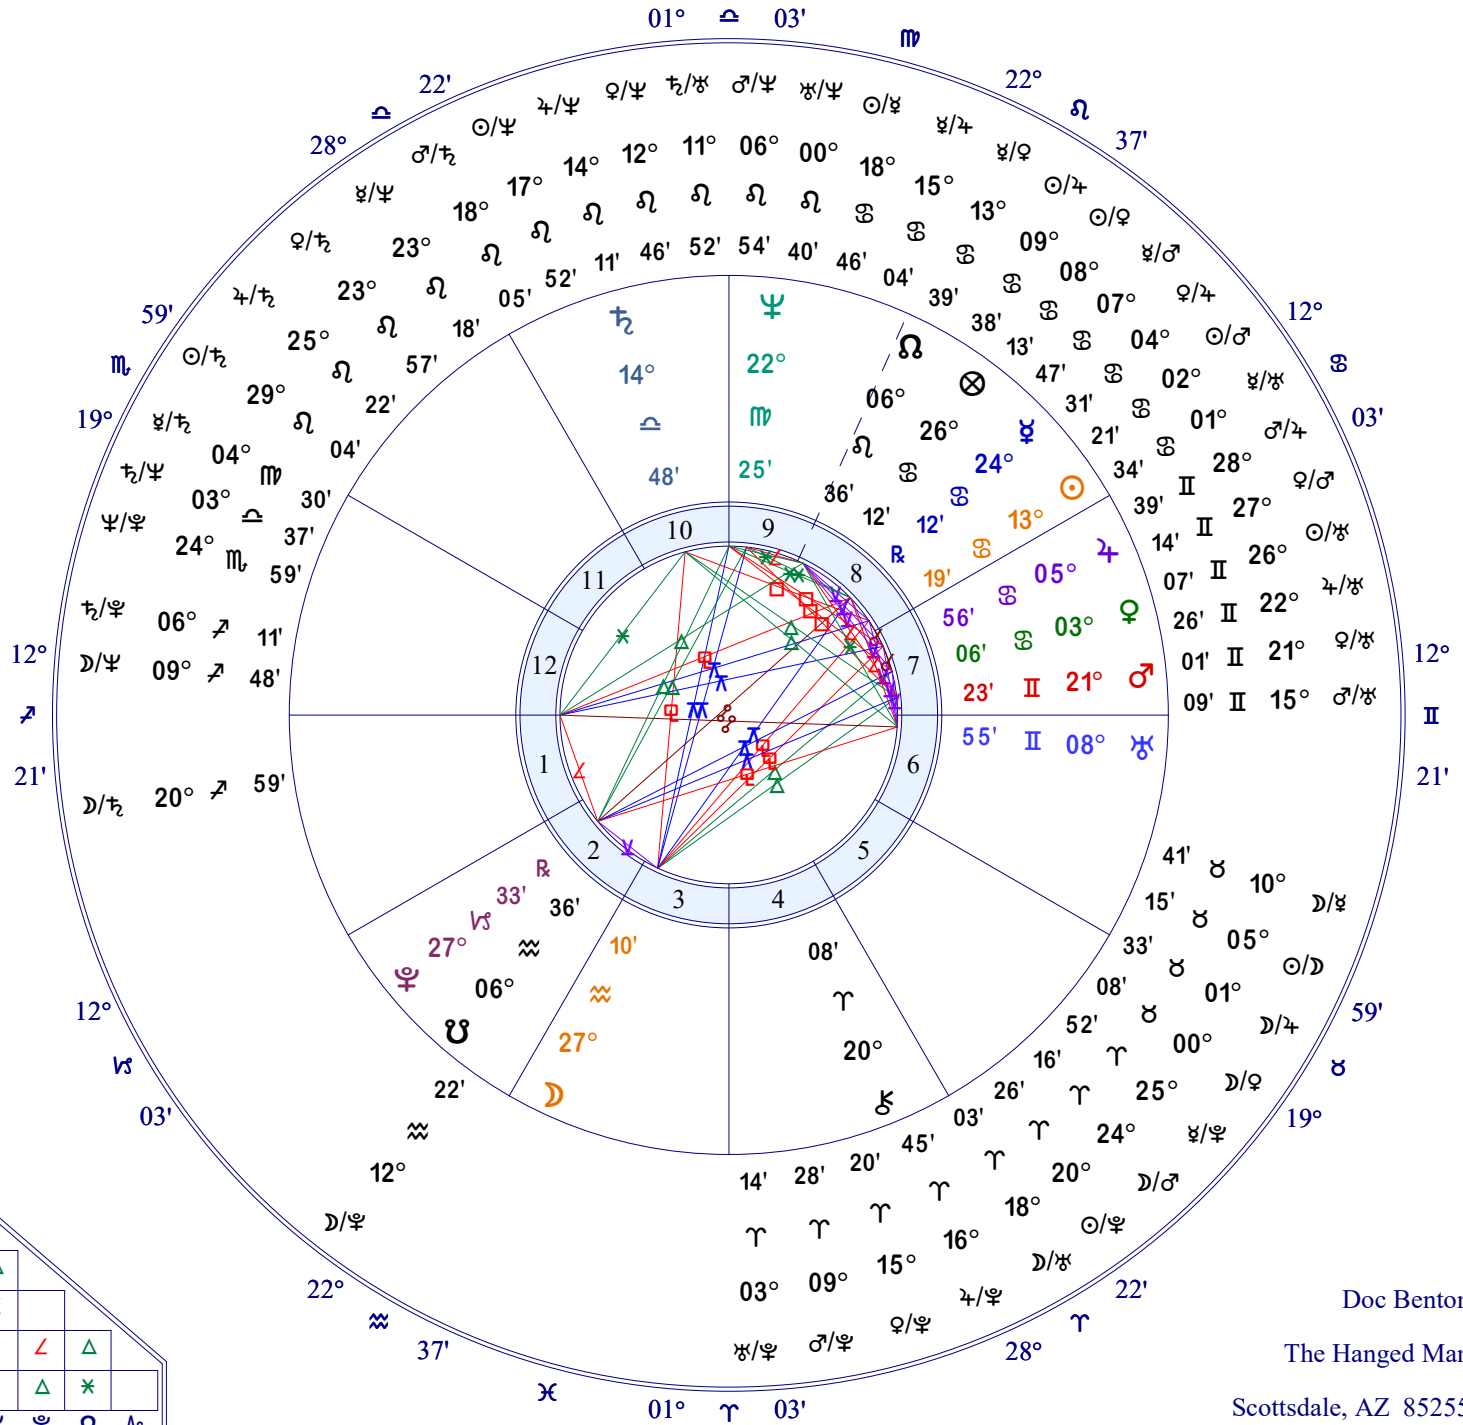

USA Sagittarius  
 July 4, 1776  
 5:10 PM  
 Philadelphia, PA  
 39N57'08" 75W09'51"  
 Local Mean Time  
 Time Zone: 0 hours West  
 Tropical Regiomontanus  
 NATAL CHART

Mean Moon's Node	7 ♉ 36
Part of Fortune (day)	26 ♄ 12
Part of Spirit (day)	28 ♃ 30
Vertex	26 ♄ 09
Equatorial Asc.	0 ♃ 53
Sidereal Time	12:03:52
G.M.T.	22:10:39
Delta t (ET-UT)	0:00:16
Lahiri Ayan.	20°43'59"