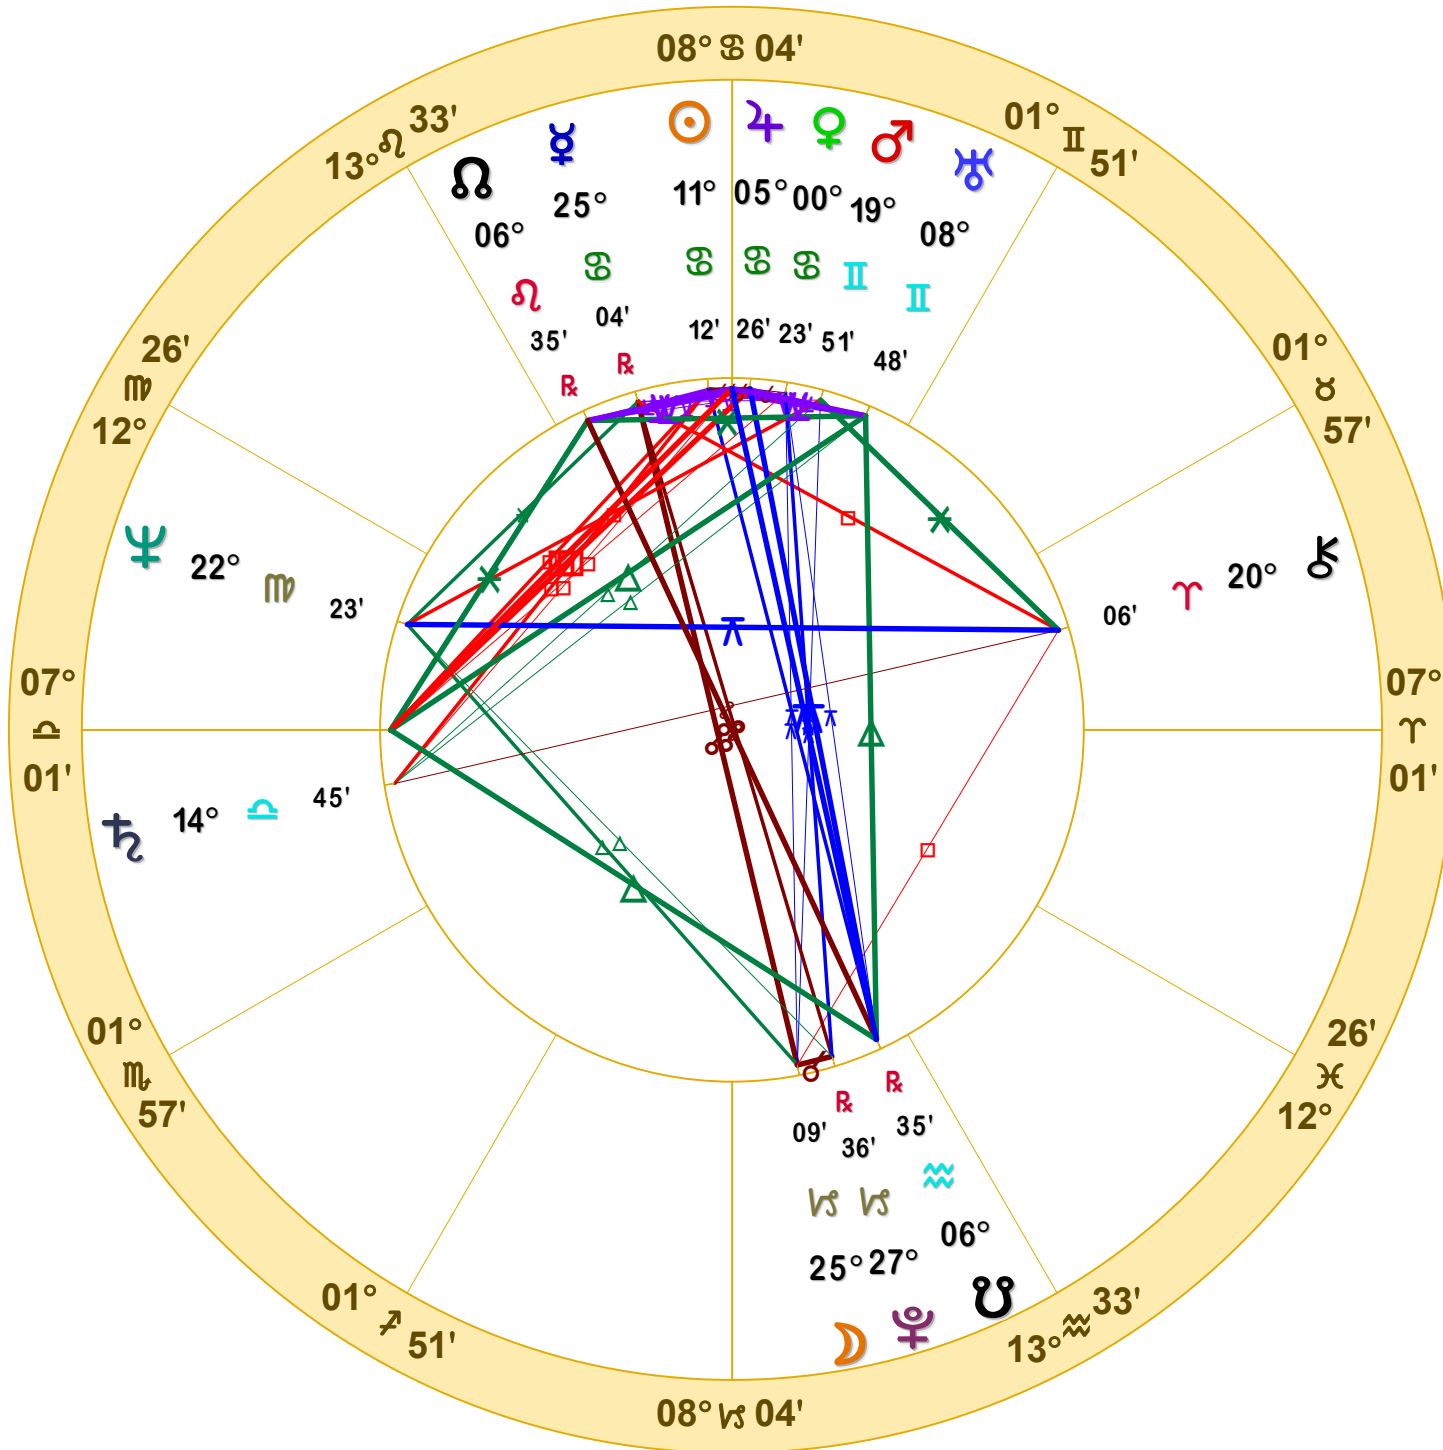

NATAL CHART

USA Libra

July 2, 1776

11:50 AM

Local Mean Time

Philadelphia, PA

39N57'08" 75W09'51"

Time Zone: 0 hours West

Geocentric

Tropical Regiomontanus

Doc Benton

The Hanged Man

Scottsdale, AZ 85255