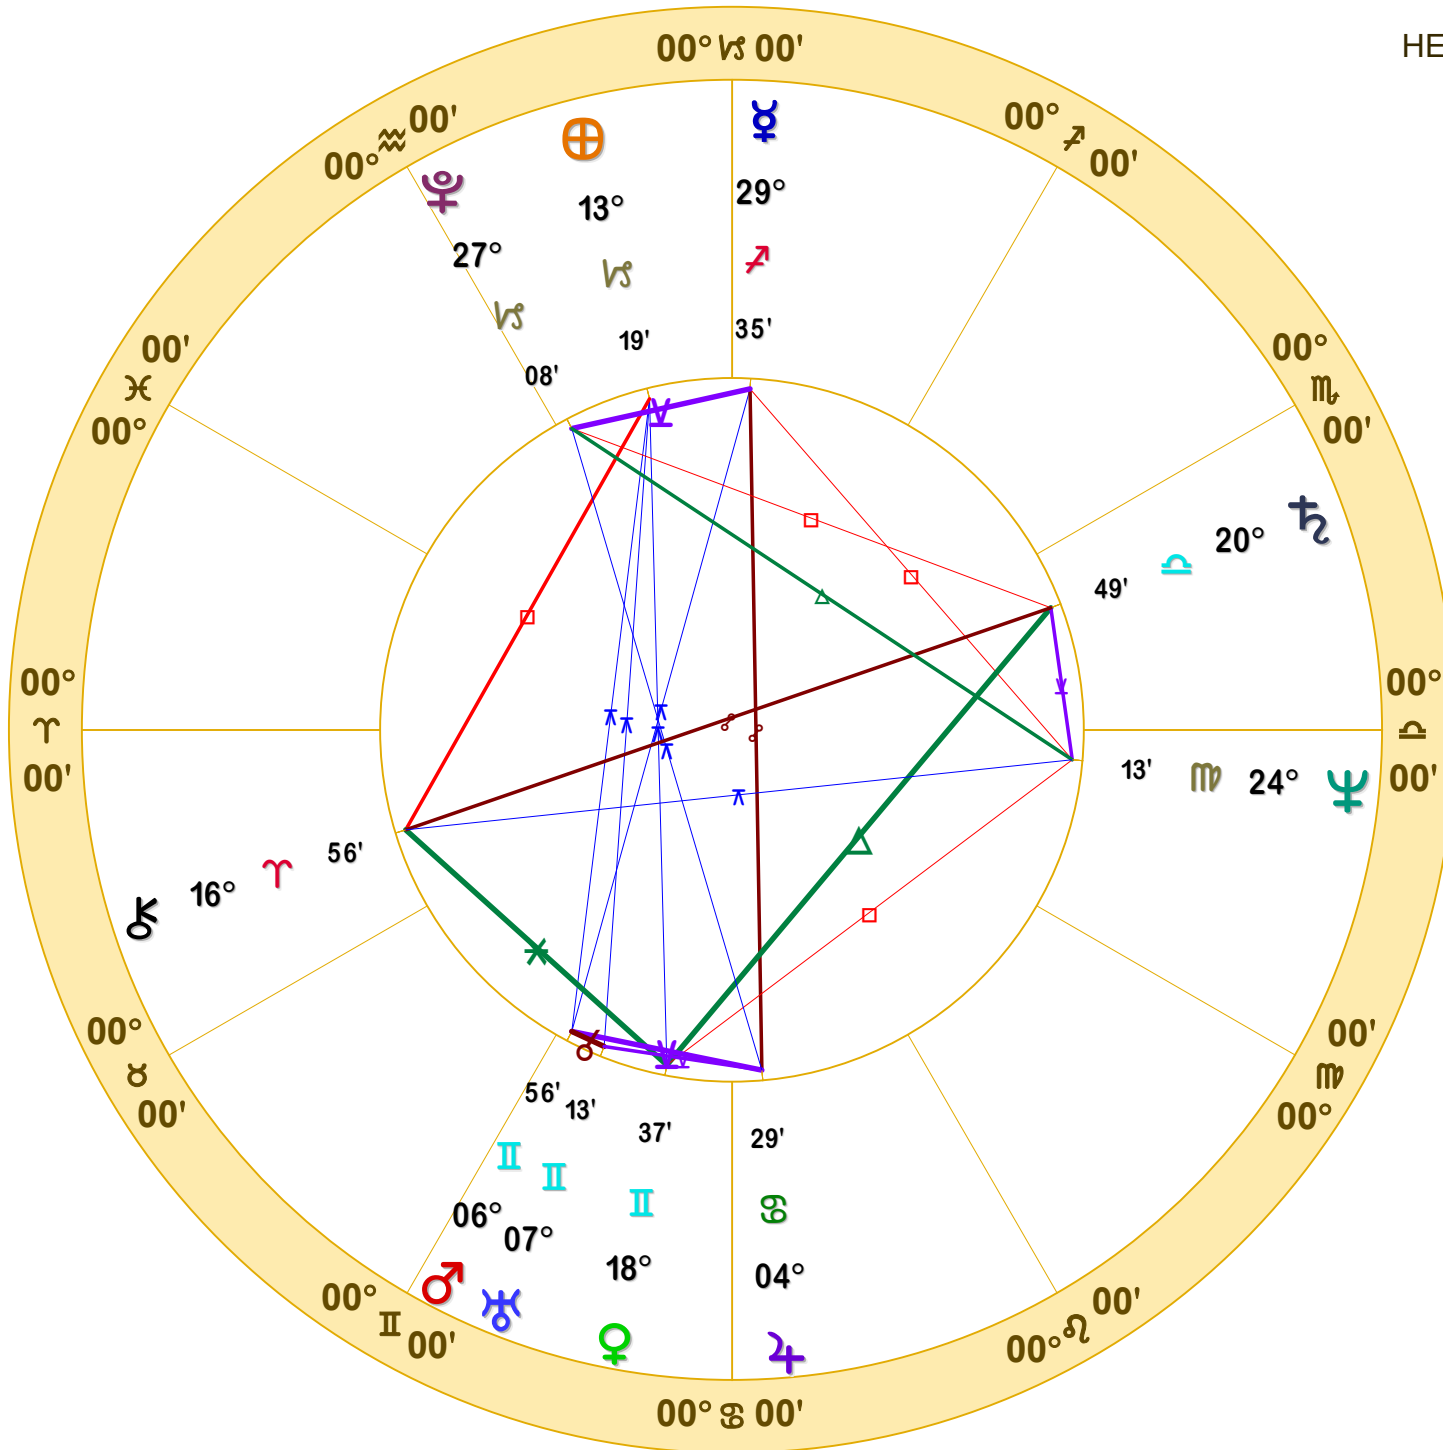

HELIOCENTRIC NATAL CHART

USA Sagittarius

July 4, 1776

5:10 PM

Local Mean Time

Philadelphia, PA

39N57'08" 75W09'51"

Time Zone: 0 hours West

HELIOCENTRIC

Tropical

Doc Benton

The Hanged Man

Scottsdale, AZ 85255