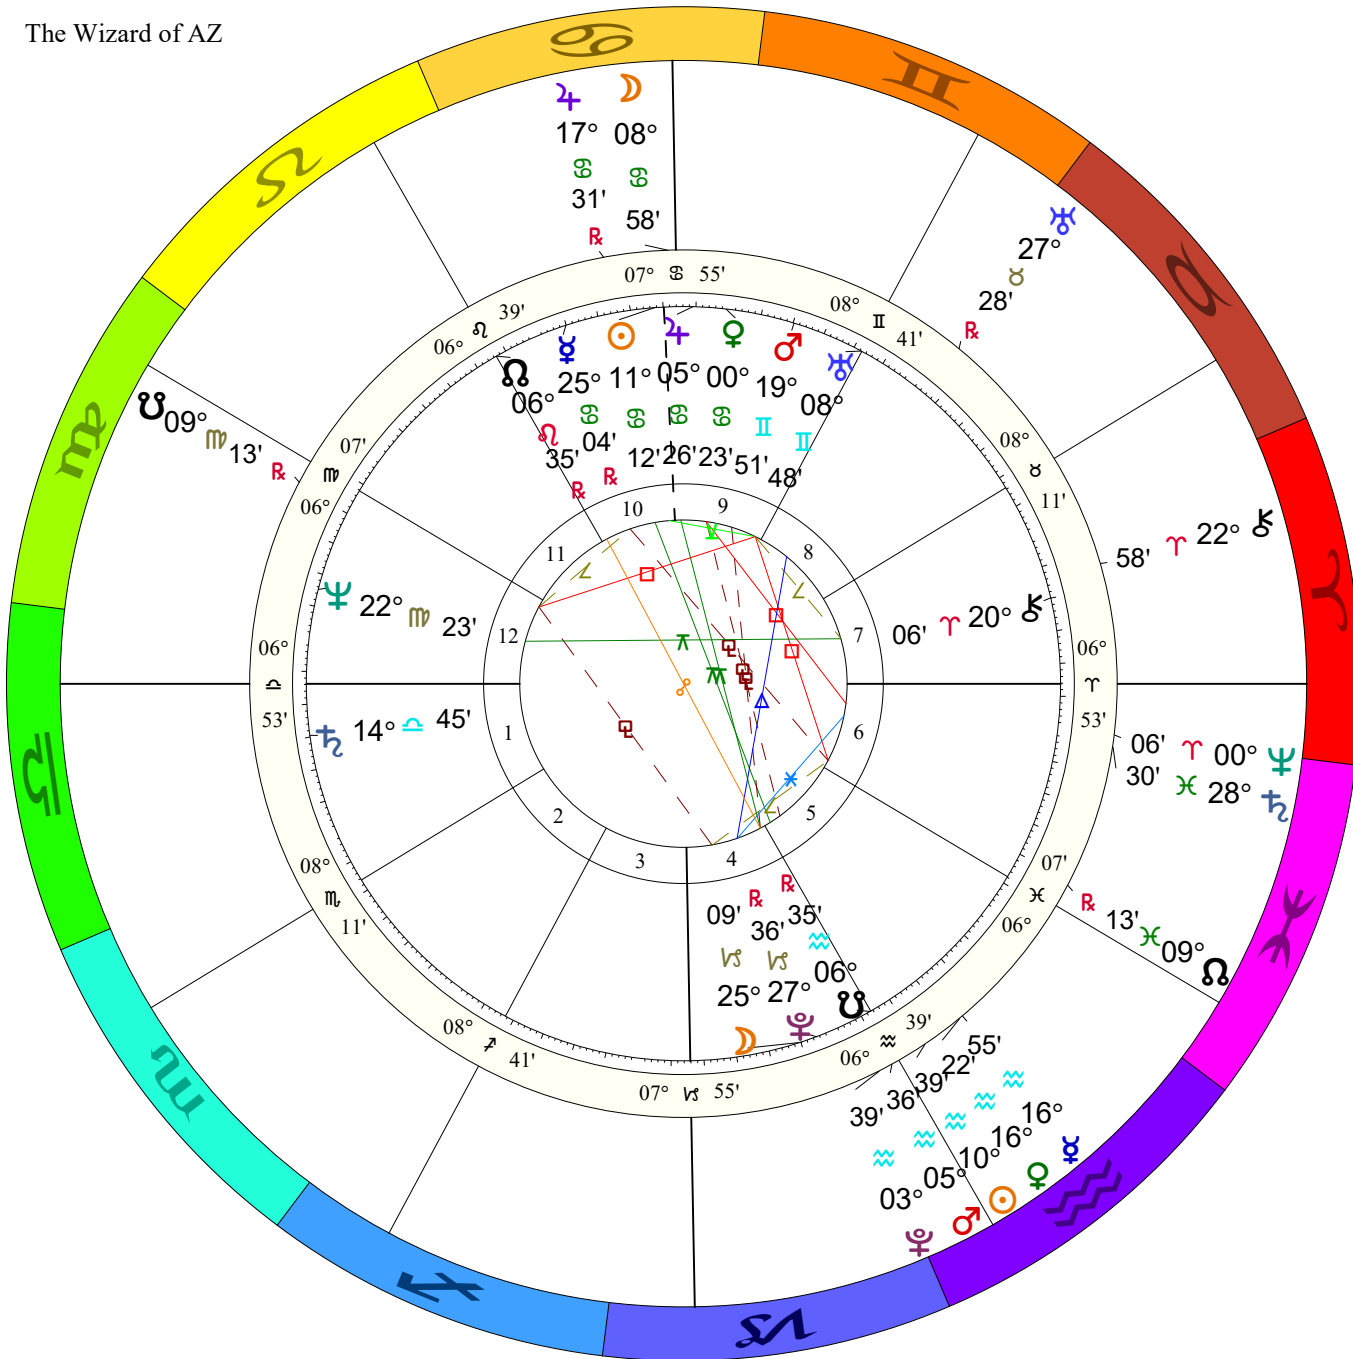

Doc Benton
The Wizard of AZ

Inner Ring:
USA Libra
 July 2, 1776
 11:50 AM
 Philadelphia, PA
 39N57'08" 75W09'51"
 Standard Time
 Time Zone: 5 hours West
 Tropical Campanus
 NATAL CHART

Outer Ring:
Transits
 January 30, 2026
 6:16:31 AM
 Scottsdale, Arizona
 33N30'33" 111W53'54"
 Standard Time
 Time Zone: 7 hours West
 Tropical 0-Aries
 NATAL CHART

♀♁♀	0°59's	♁♁♁	0°08's
♃♁♂	0°56's	♂♁♁♁	0°03's
♃♁♂	0°56's	♁♁♁♁	0°11'a
♁♁♁♁	0°54's	♀♁♁	0°17'a
♁♁♁♁	0°51's	♁♁♁♁	0°25'a
♁♁♁♁	0°51's	♁♁♁♁	0°25'a
♁♁♁♁	0°44's	♁♁♁♁	0°33'a
♁♁♁♁	0°37's	♁♁♁♁	0°51'a
♁♁♁♁	0°35's	♁♁♁♁	0°59'a
♁♁♁♁	0°10's	♁♁♁♁	0°59'a
♁♁♁♁	0°09's		