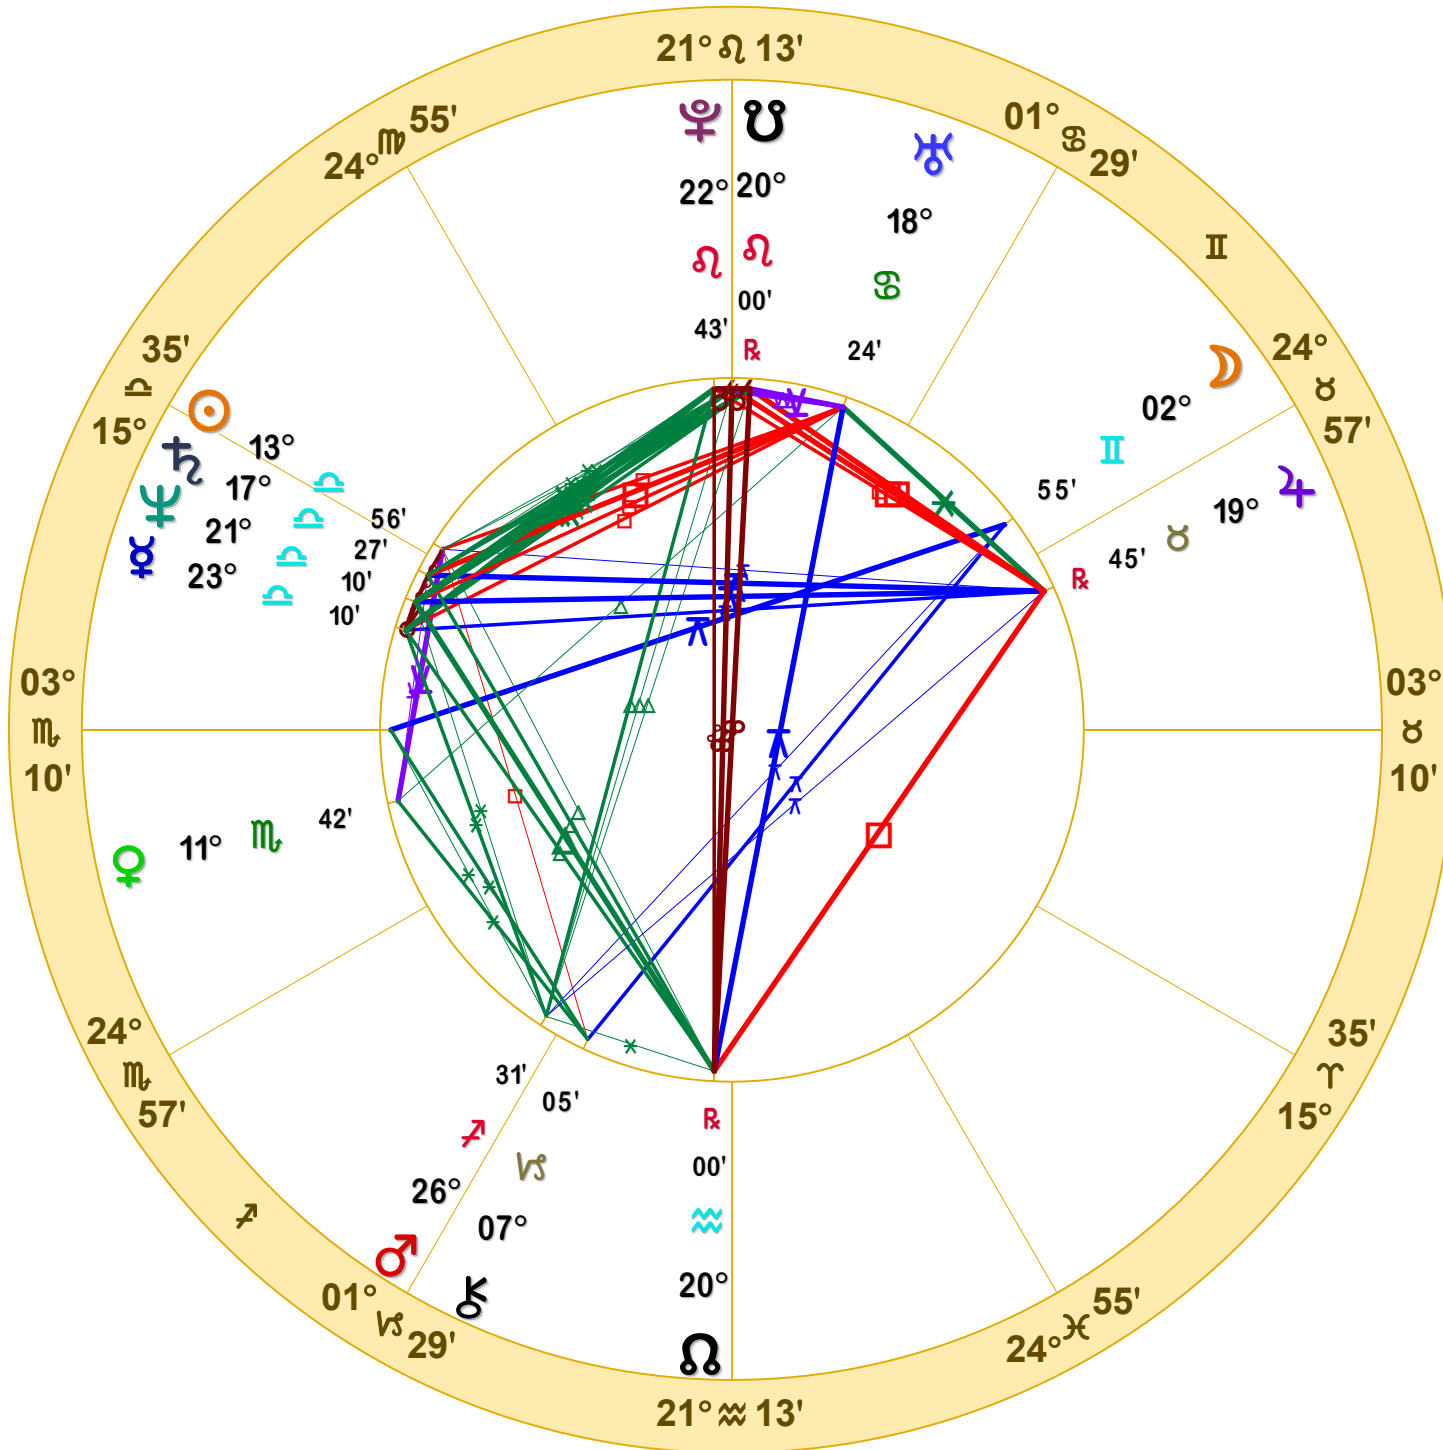

NATAL CHART

Vladimir Putin

October 7, 1952

9:30 AM

Standard Time

Saint Petersburg, Russia

59 N 55 30 E 15

Time Zone: 3 hours East

Geocentric

Tropical Regiomontanus

Doc Benton

The Hanged Man

Scottsdale, AZ 85255