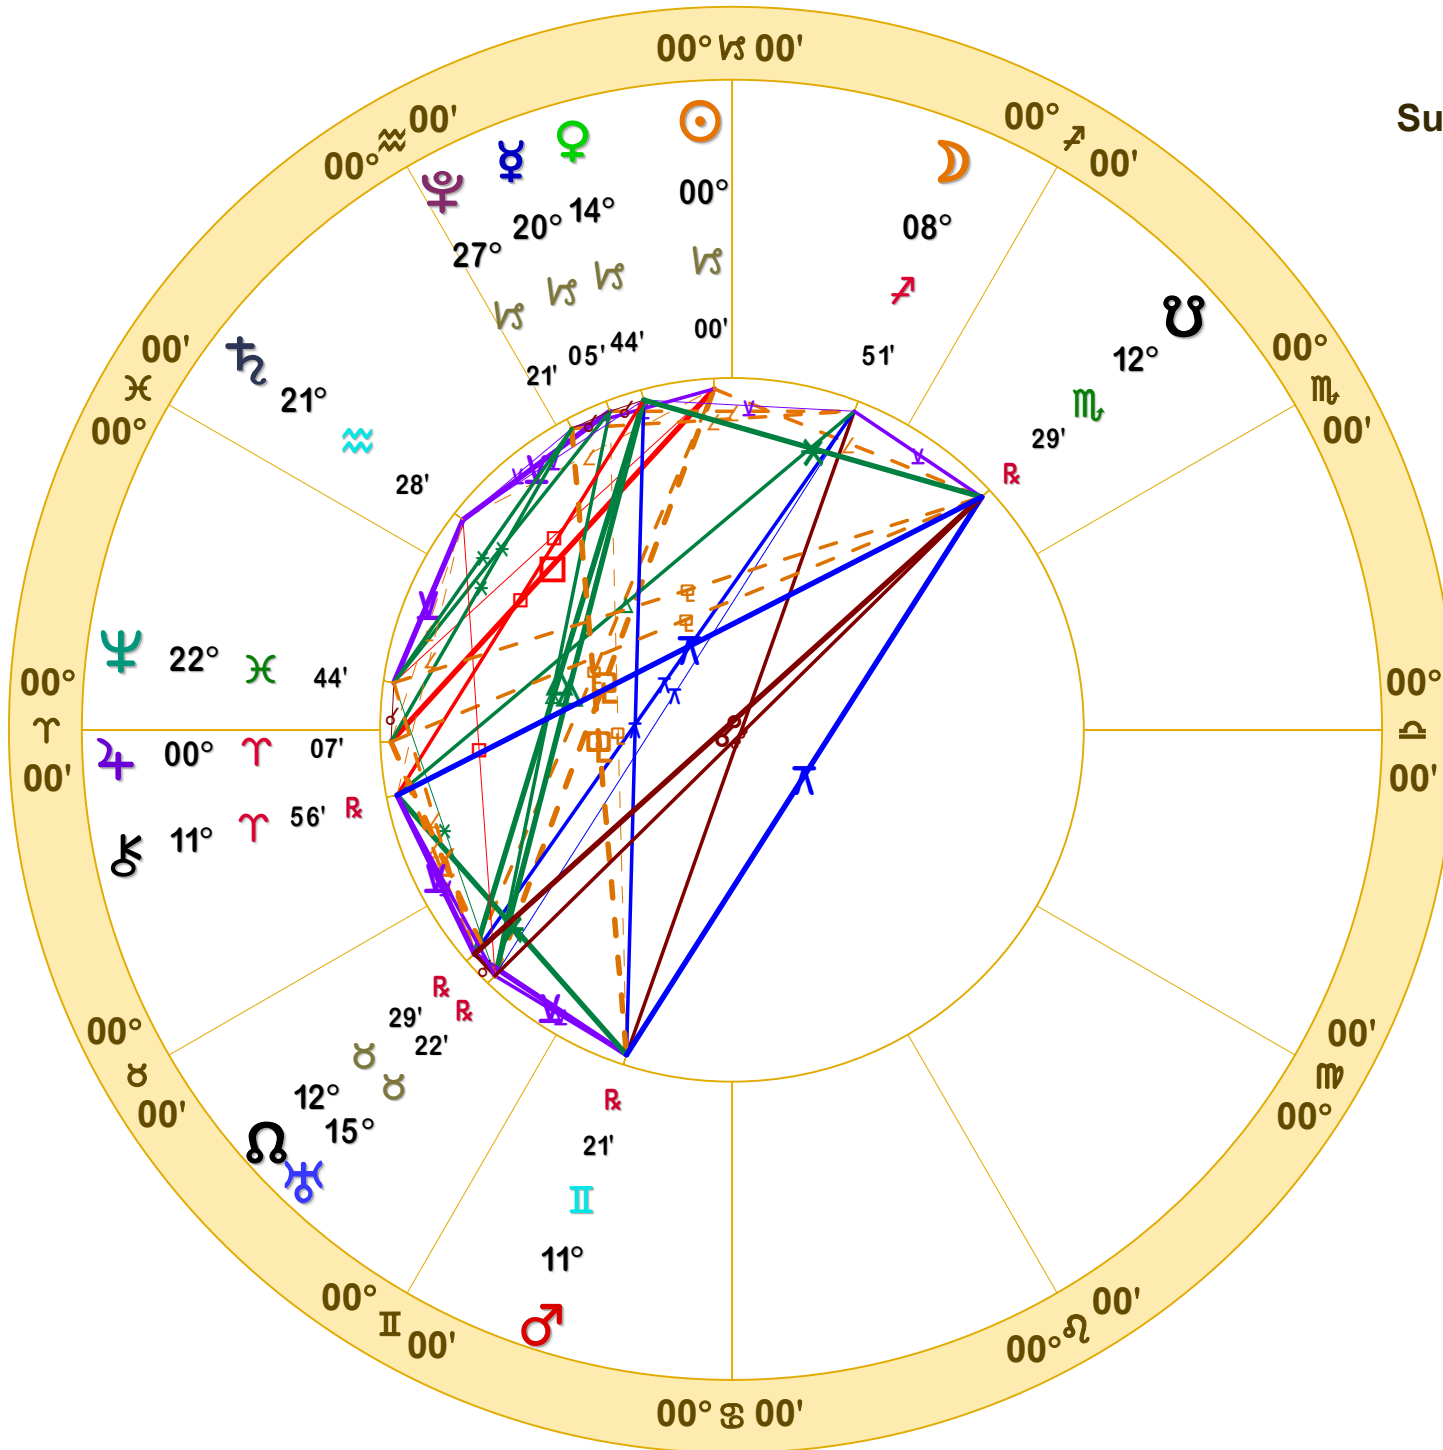

NATAL CHART

Sun enters Cap 12-21-2022

December 21, 2022

2:48:01 PM

Standard Time

Scottsdale, Arizona

33N30'33" 111W53'54"

Time Zone: 7 hours West

Geocentric

Tropical 0-Aries

Doc Benton

Scottsdale, Arizona